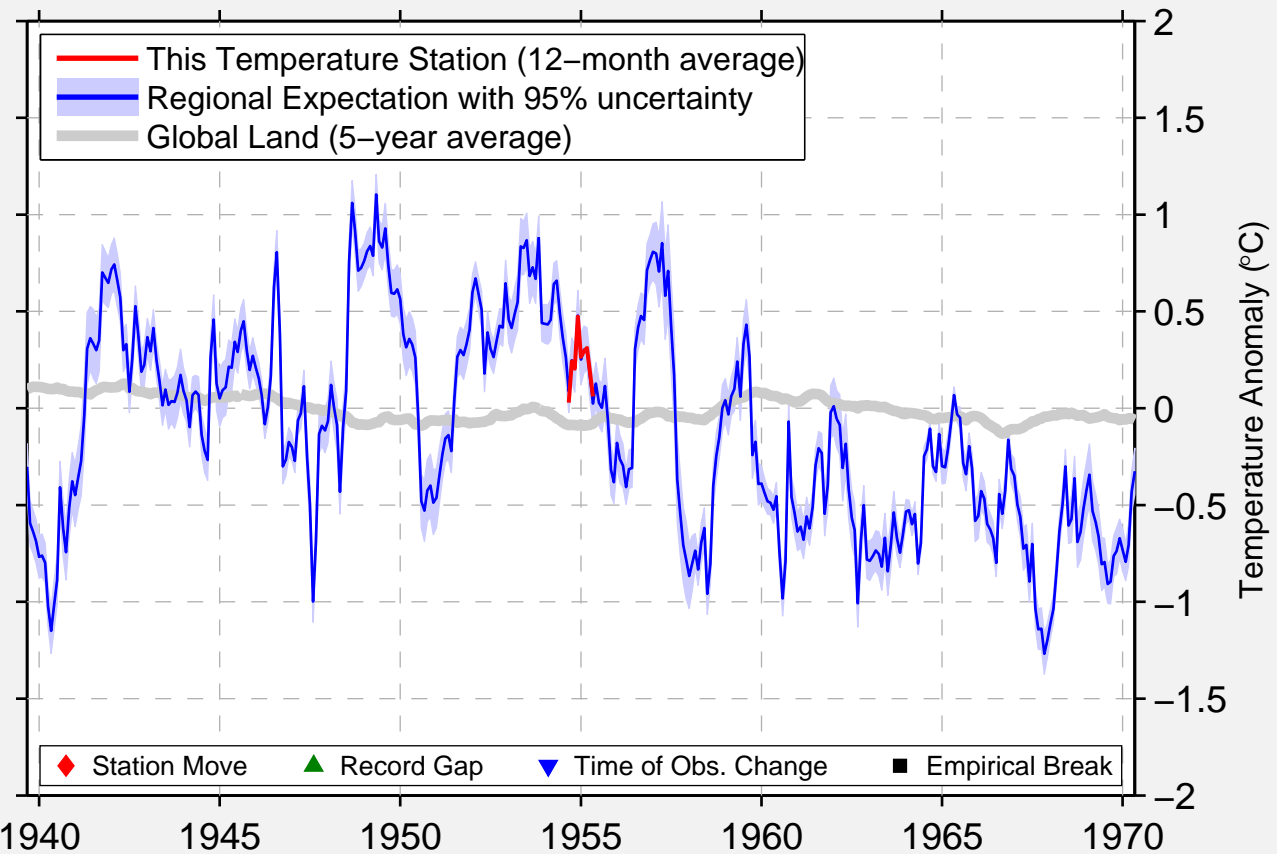

MC CULLERS 1 W

35.667 N, 78.700 W (United States)

— This Temperature Station (12-month average)
— Regional Expectation with 95% uncertainty
— Global Land (5-year average)

◆ Station Move ▲ Record Gap ▼ Time of Obs. Change ■ Empirical Break

Data Quality Controlled and Aligned at Breakpoints

Berkeley Earth