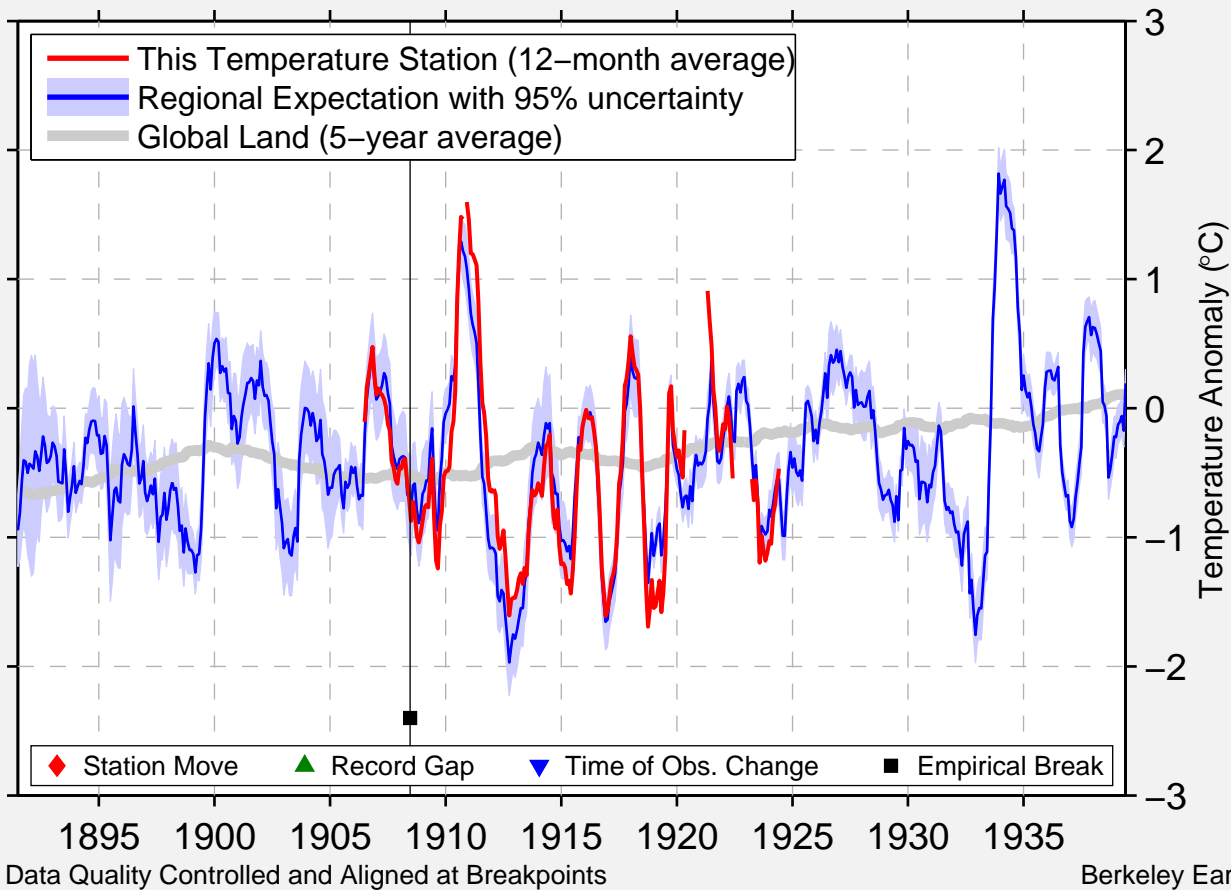

ST MICHAELS 6 WNW

35.667 N, 109.200 W (United States)

Data Quality Controlled and Aligned at Breakpoints

Berkeley Earth