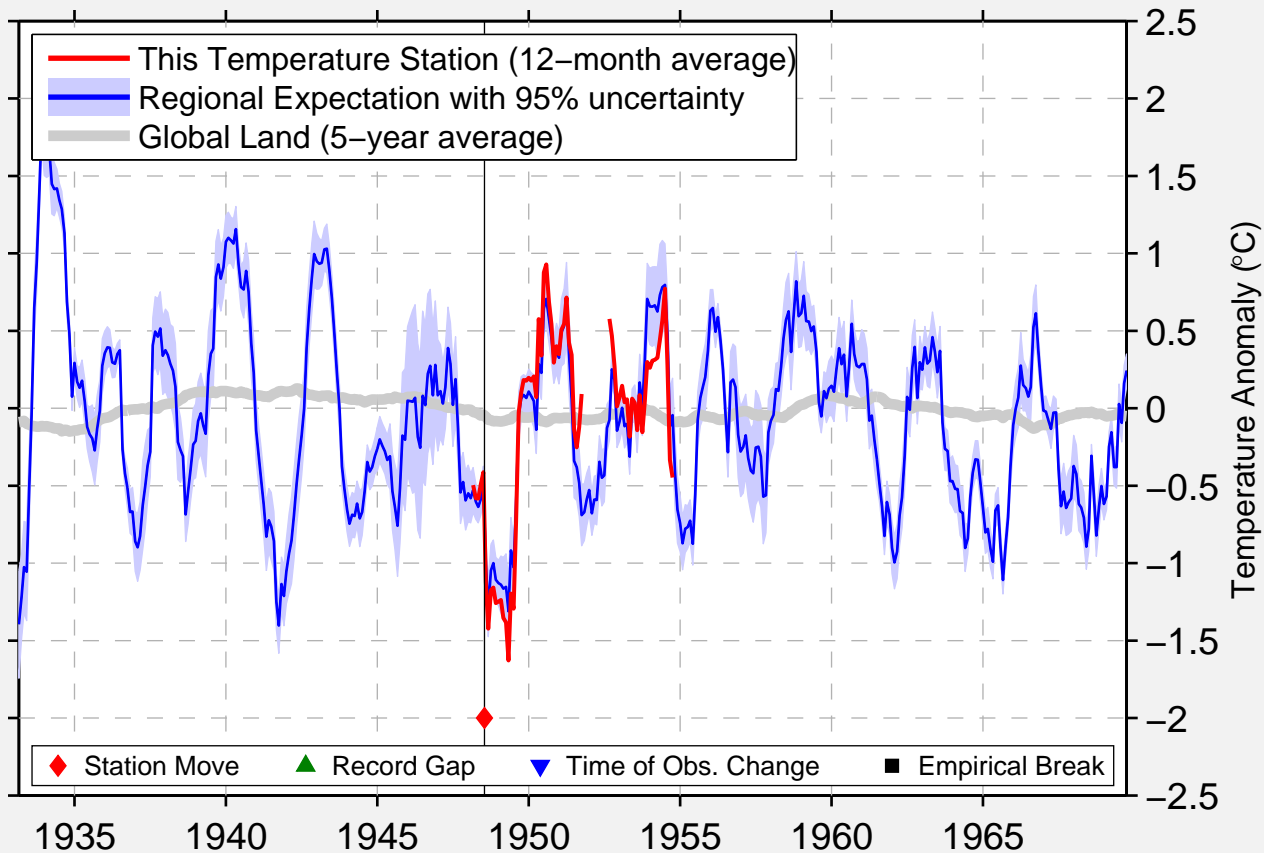

VALLE AIRPORT

35.654 N, 112.177 W (United States)

Data Quality Controlled and Aligned at Breakpoints

Berkeley Earth