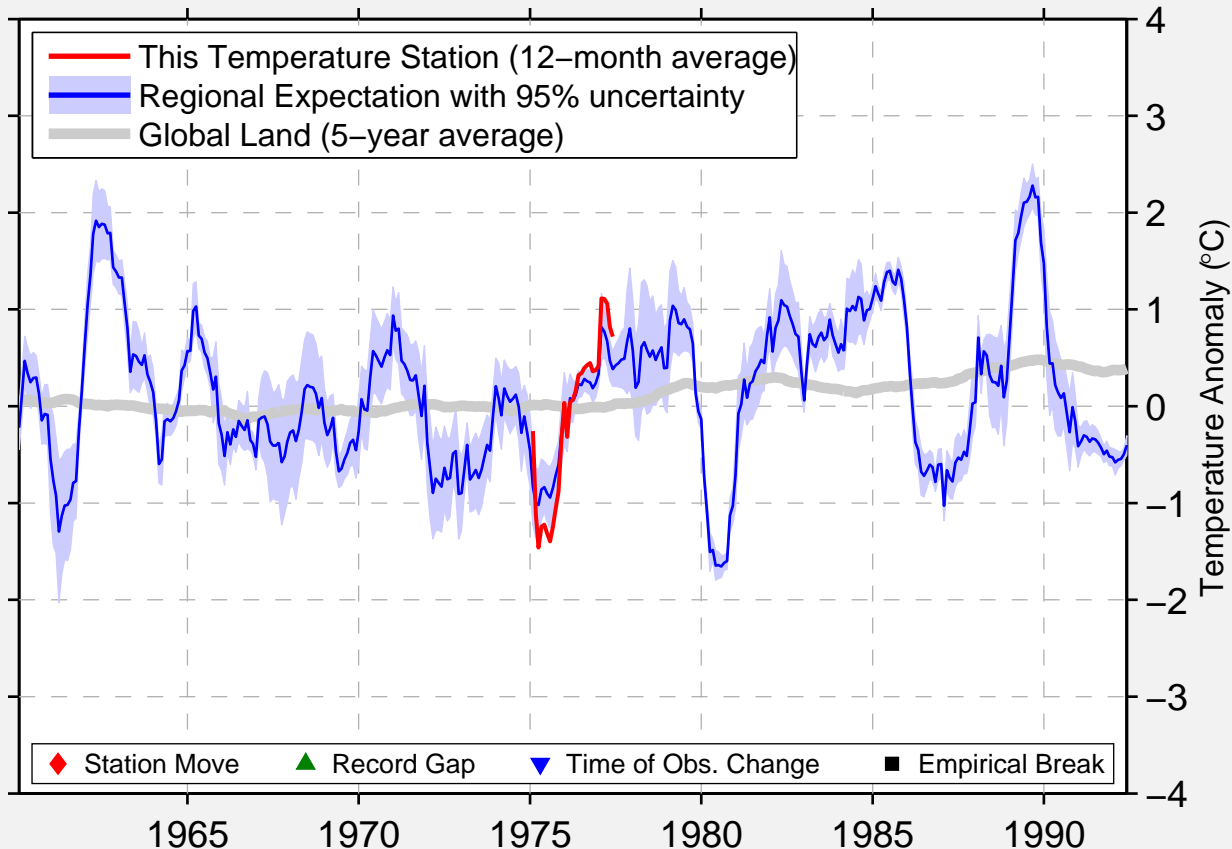

# PETREL ARG-BASE

63.467 S, 56.283 W (Antarctica)

Data Quality Controlled and Aligned at Breakpoints

Berkeley Earth