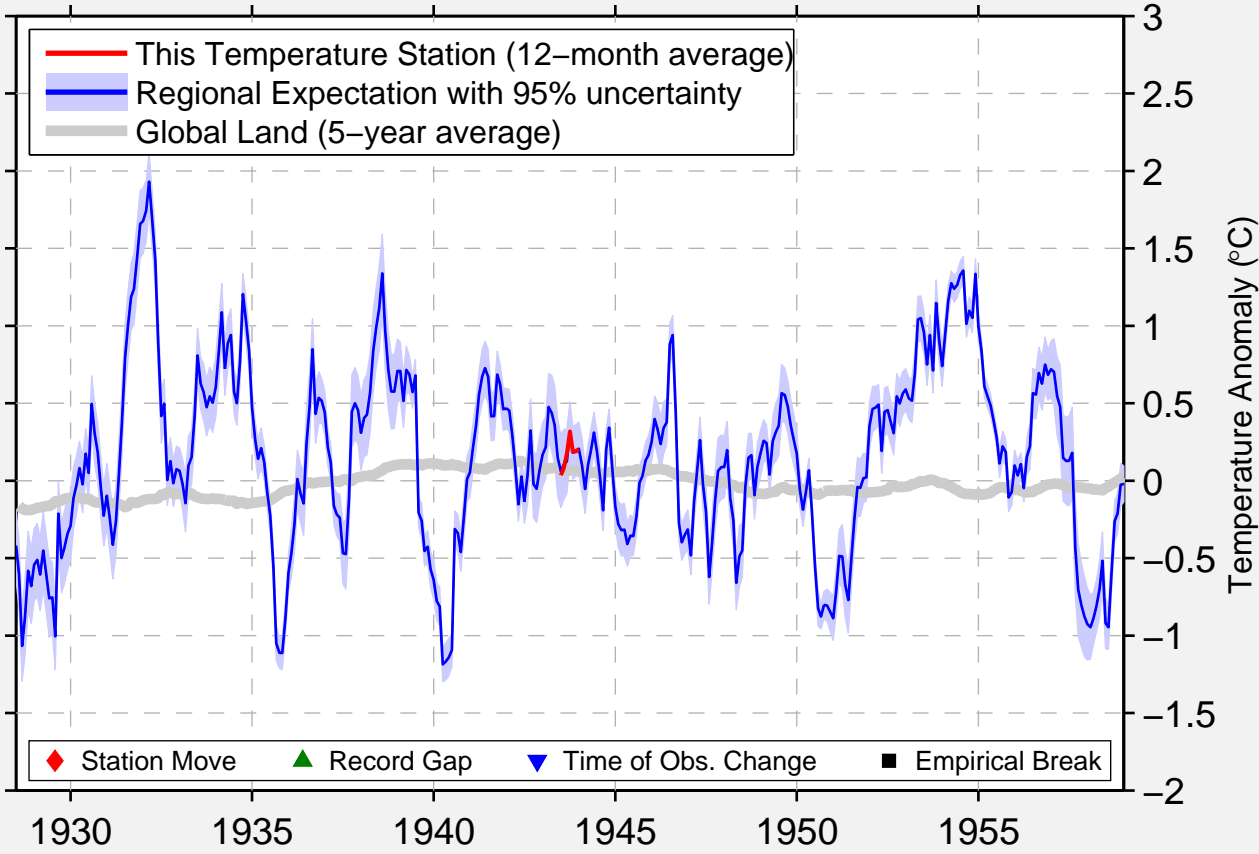

NEWPORT ARKANSAS AAF

35.633 N, 91.166 W (United States)

Data Quality Controlled and Aligned at Breakpoints

Berkeley Earth