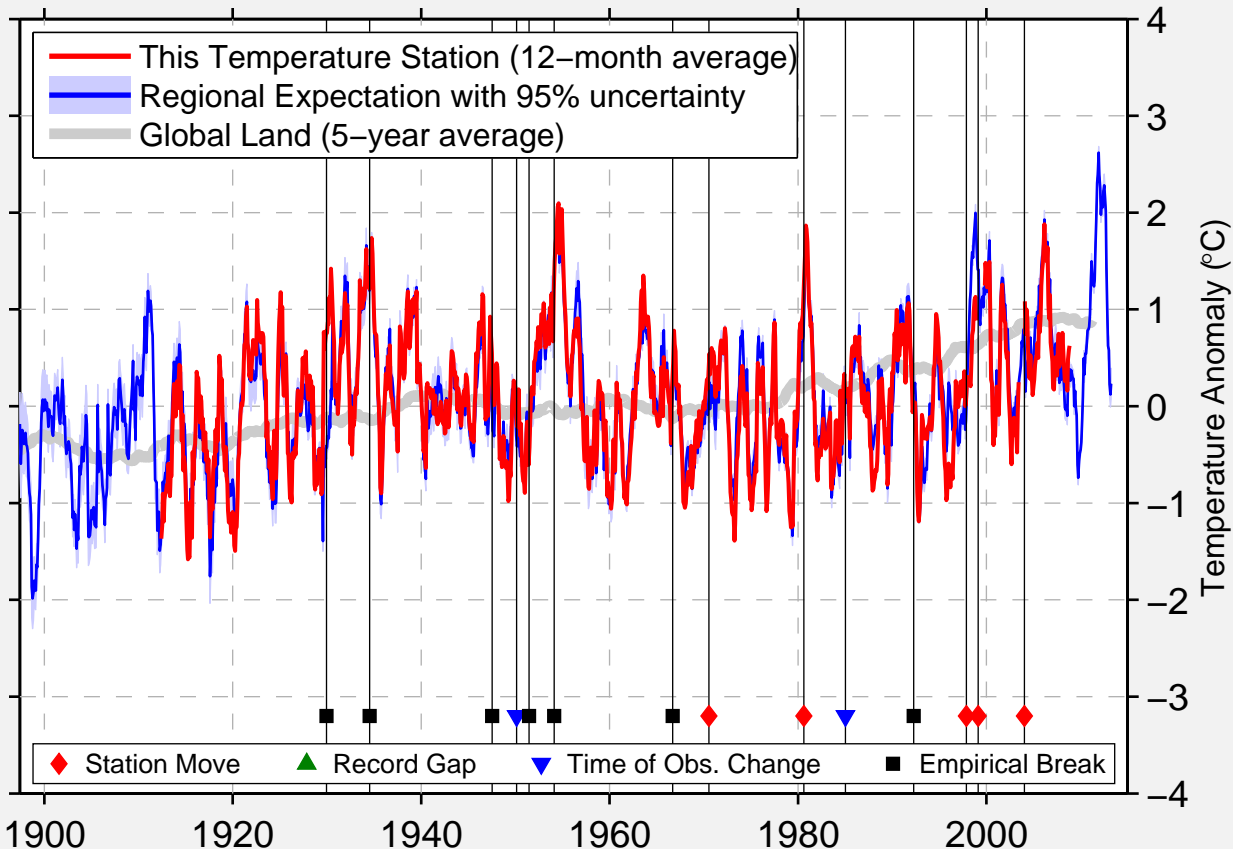

GEARY

35.629 N, 98.322 W (United States)

Data Quality Controlled and Aligned at Breakpoints

Berkeley Earth