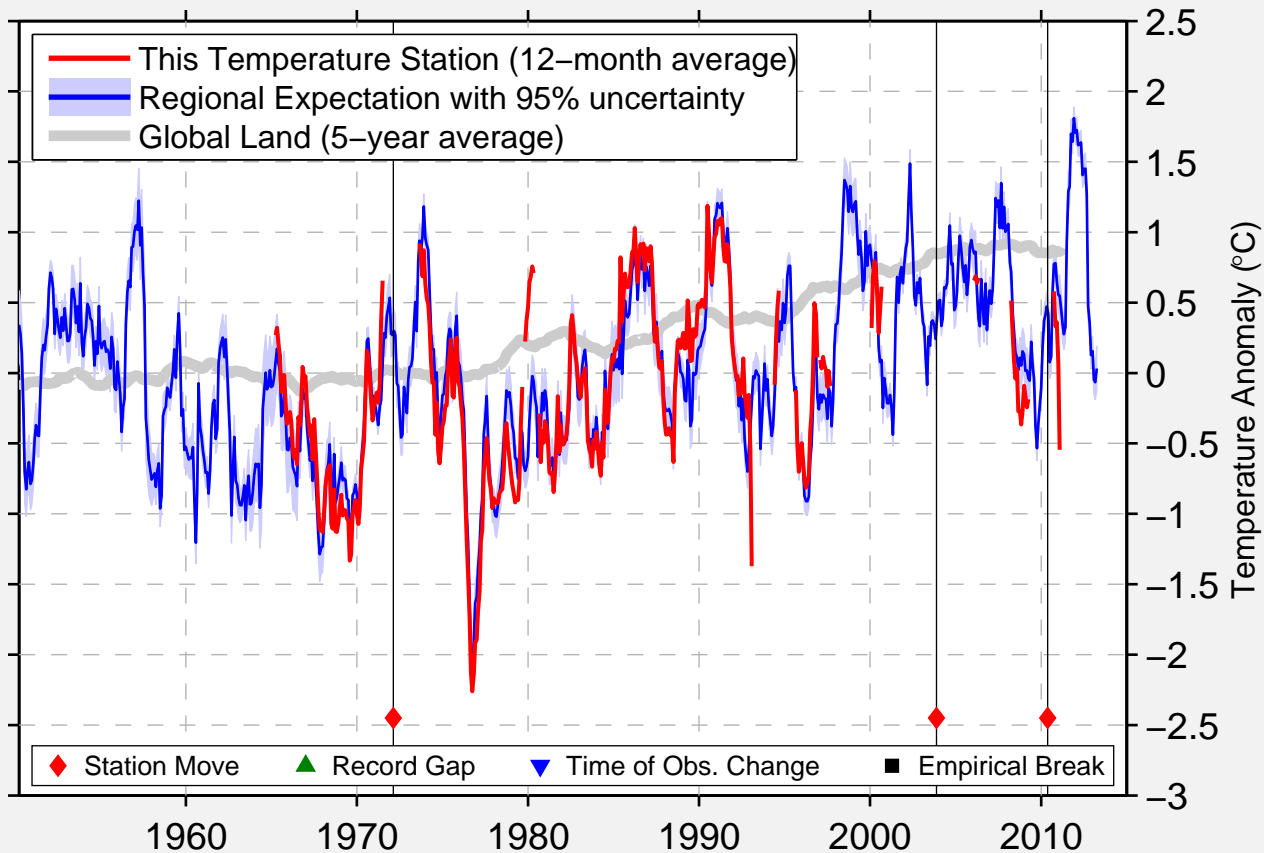

CATALOOCHEE

35.623 N, 83.100 W (United States)

Data Quality Controlled and Aligned at Breakpoints

Berkeley Earth