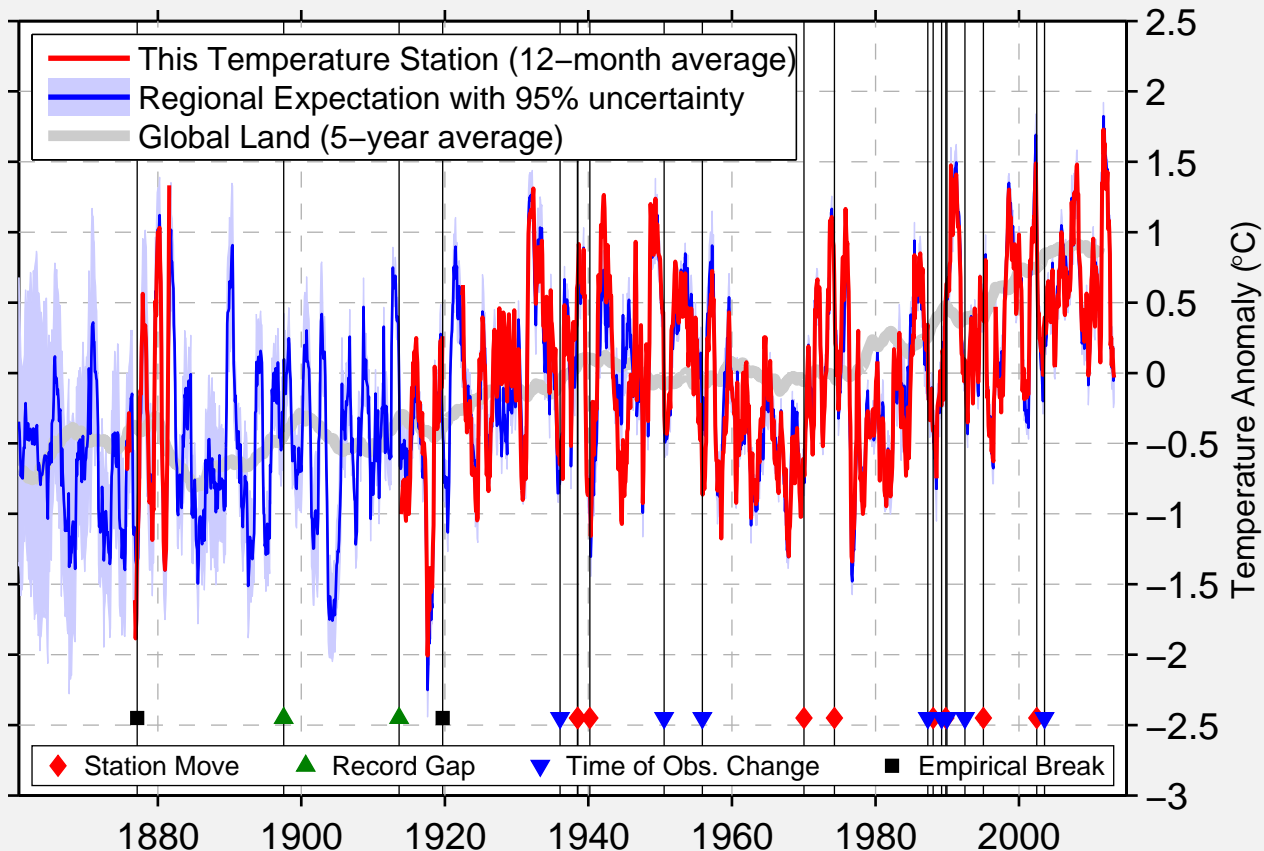

PITT-GREENVILLE AP

35.625 N, 77.404 W (United States)

Data Quality Controlled and Aligned at Breakpoints

Berkeley Earth