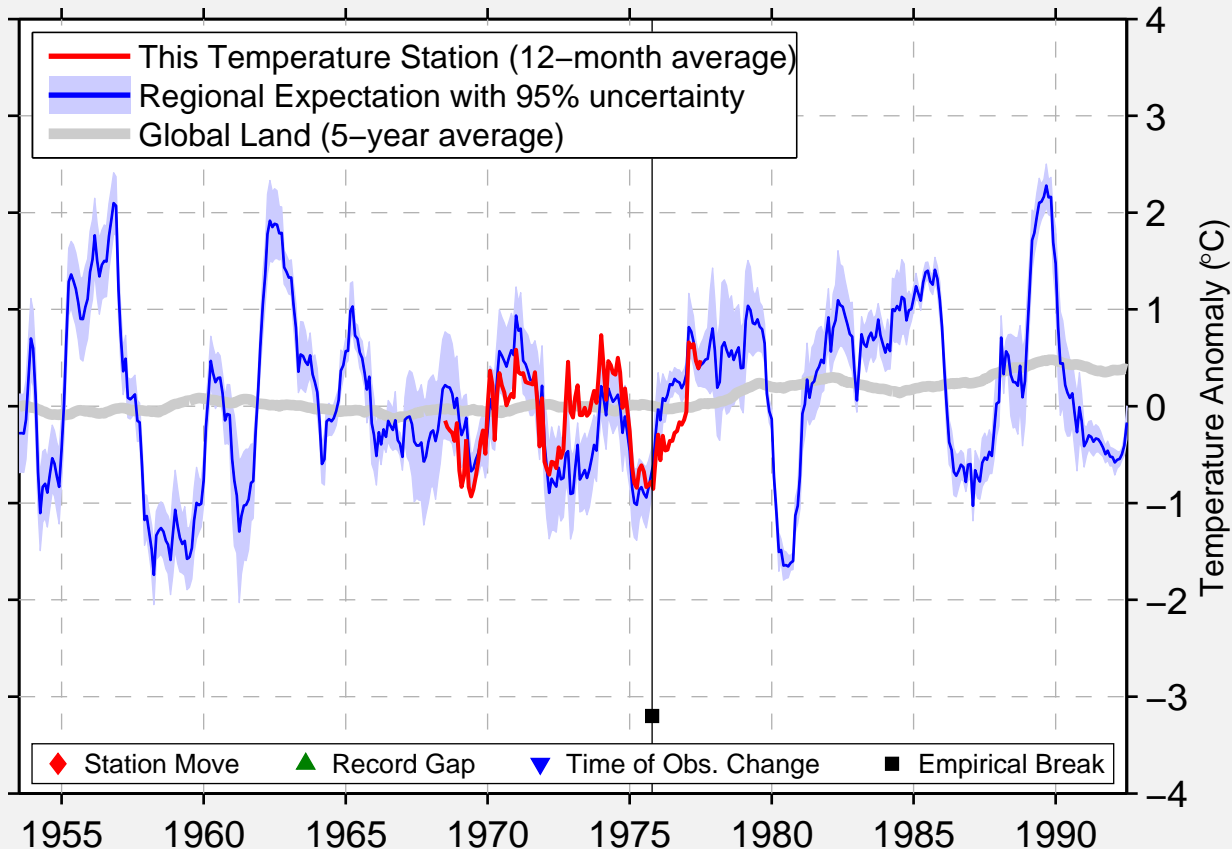

PETREL

63.500 S, 57.300 W (Antarctica)

Data Quality Controlled and Aligned at Breakpoints

Berkeley Earth