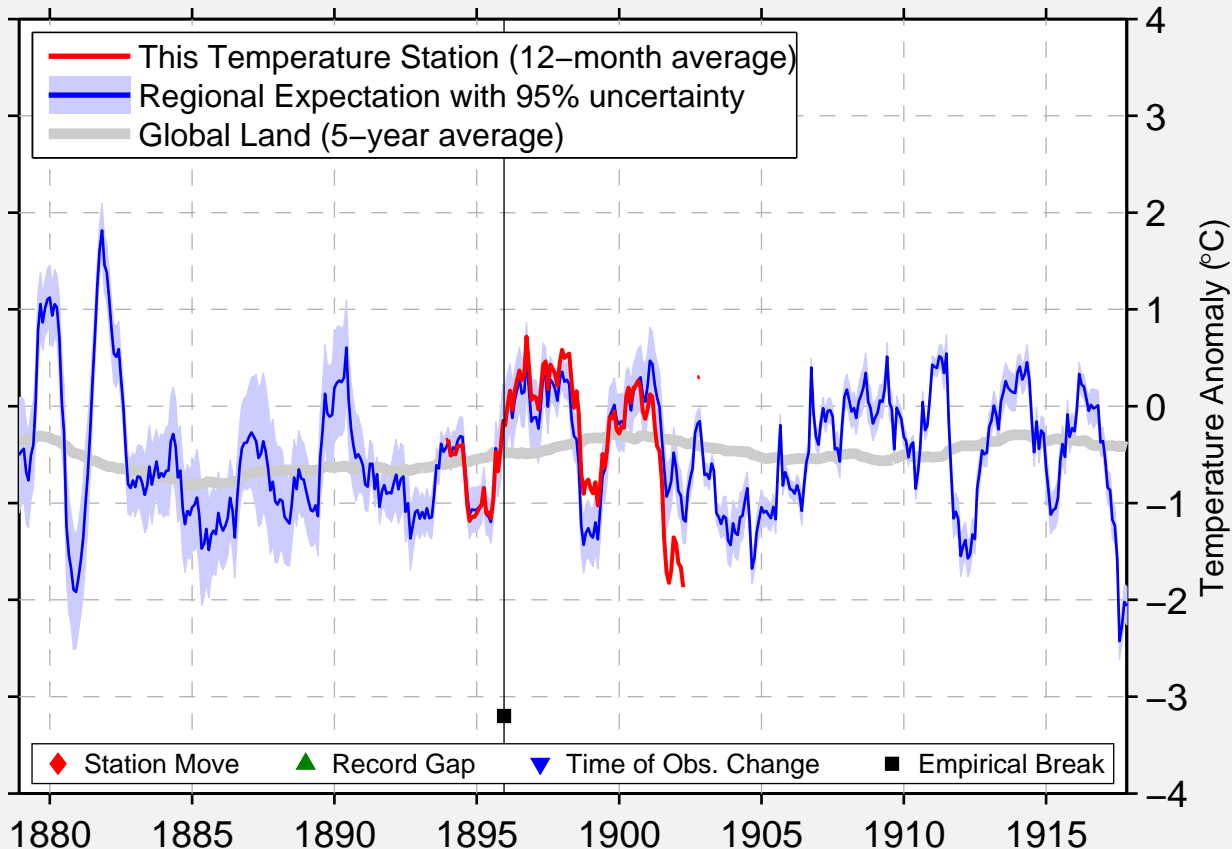

NEWPORT II

35.600 N, 91.267 W (United States)

Data Quality Controlled and Aligned at Breakpoints

Berkeley Earth