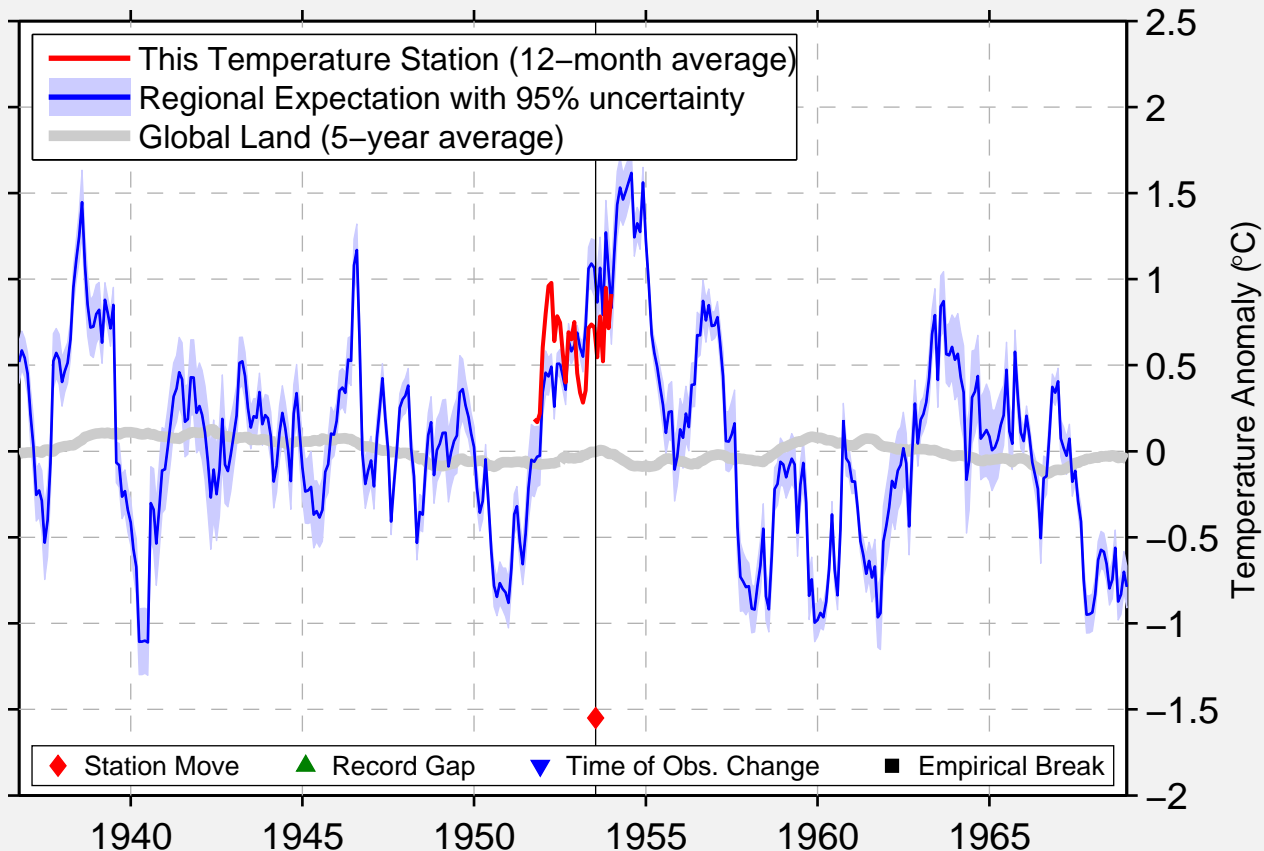

MOUNTAINBURG 3 SSW

35.600 N, 94.200 W (United States)

Data Quality Controlled and Aligned at Breakpoints

Berkeley Earth