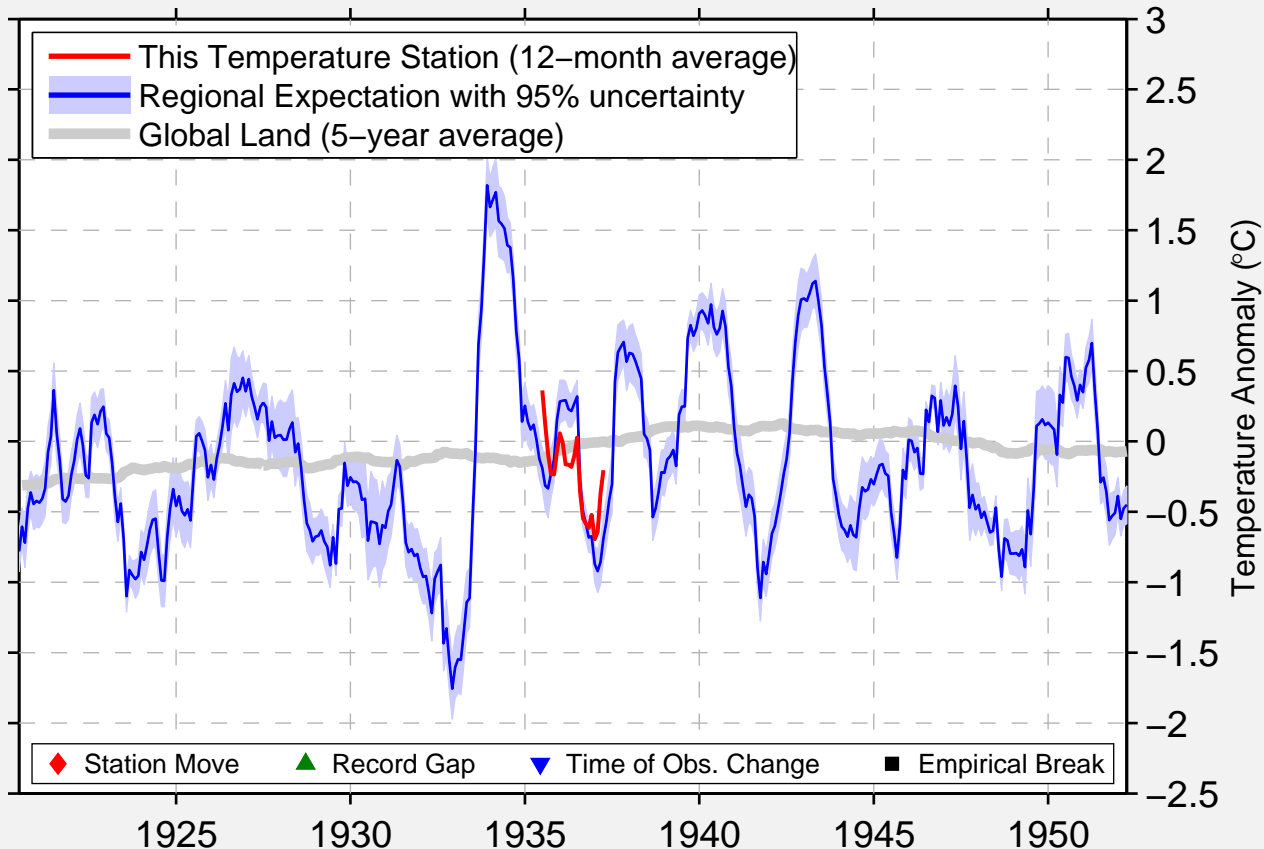

# MARIANO LAKE

35.600 N, 108.450 W (United States)

Data Quality Controlled and Aligned at Breakpoints

Berkeley Earth