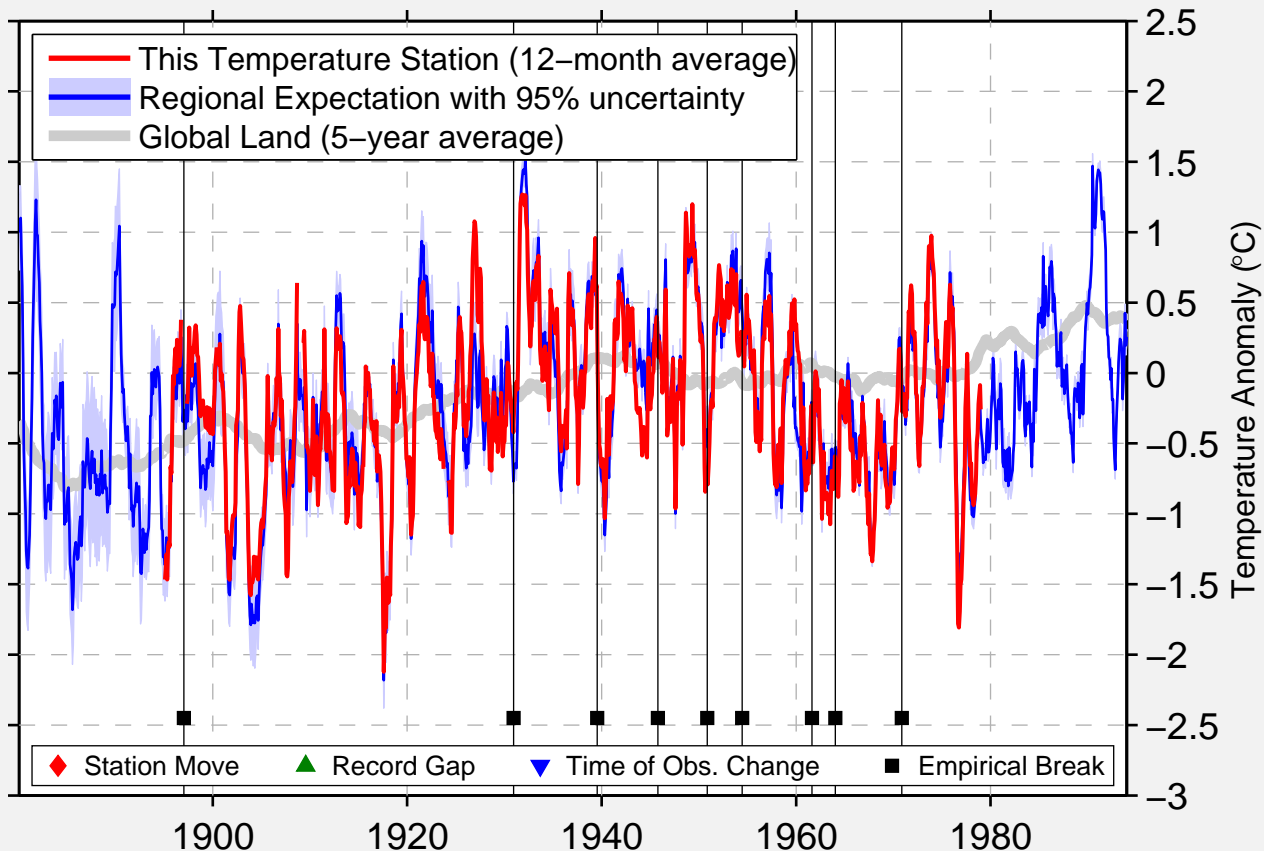

MONCURE 3 SE

35.583 N, 79.050 W (United States)

Data Quality Controlled and Aligned at Breakpoints

Berkeley Earth