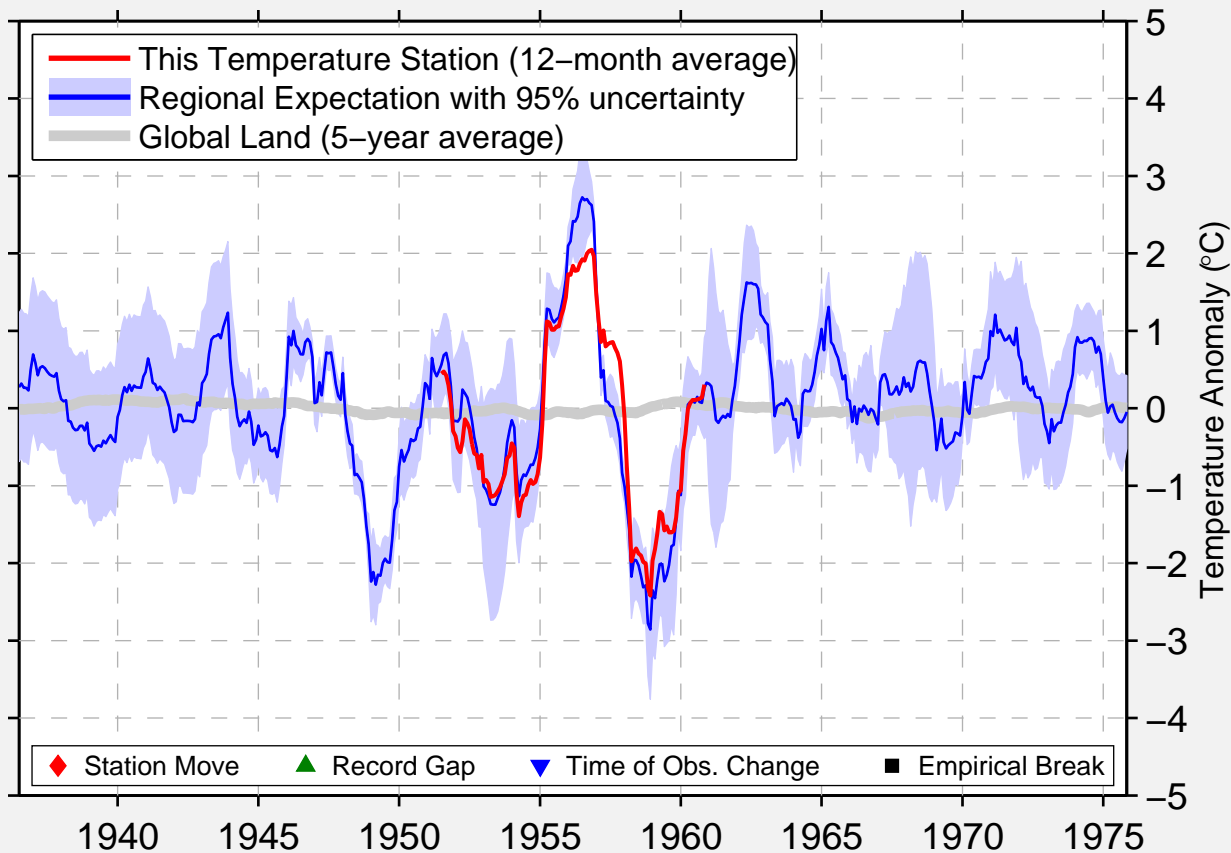

DEST. NAVAL MELCHIOR

64.300 S, 63.000 W (Antarctica)

Data Quality Controlled and Aligned at Breakpoints

Berkeley Earth