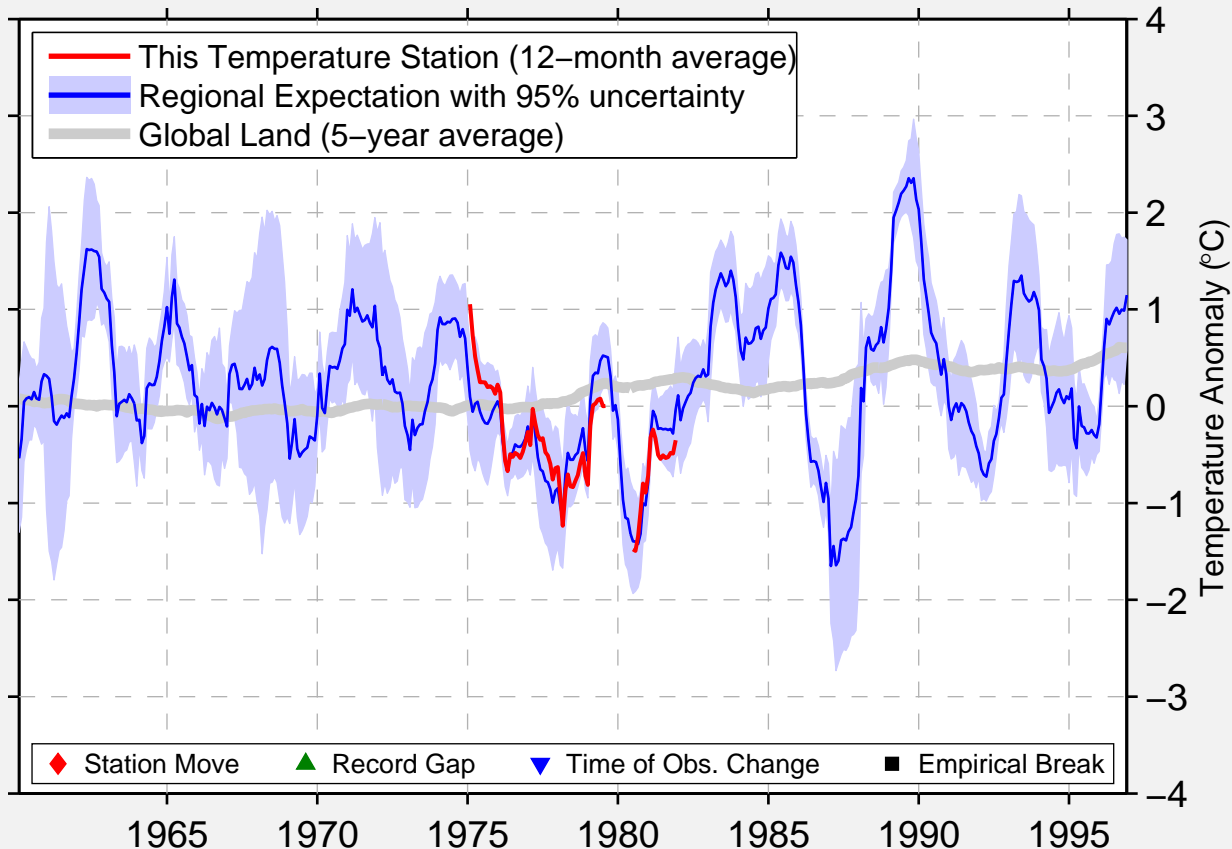

BROWN ARG-BASE

64.875 S, 62.875 W (Antarctica)

Data Quality Controlled and Aligned at Breakpoints

Berkeley Earth