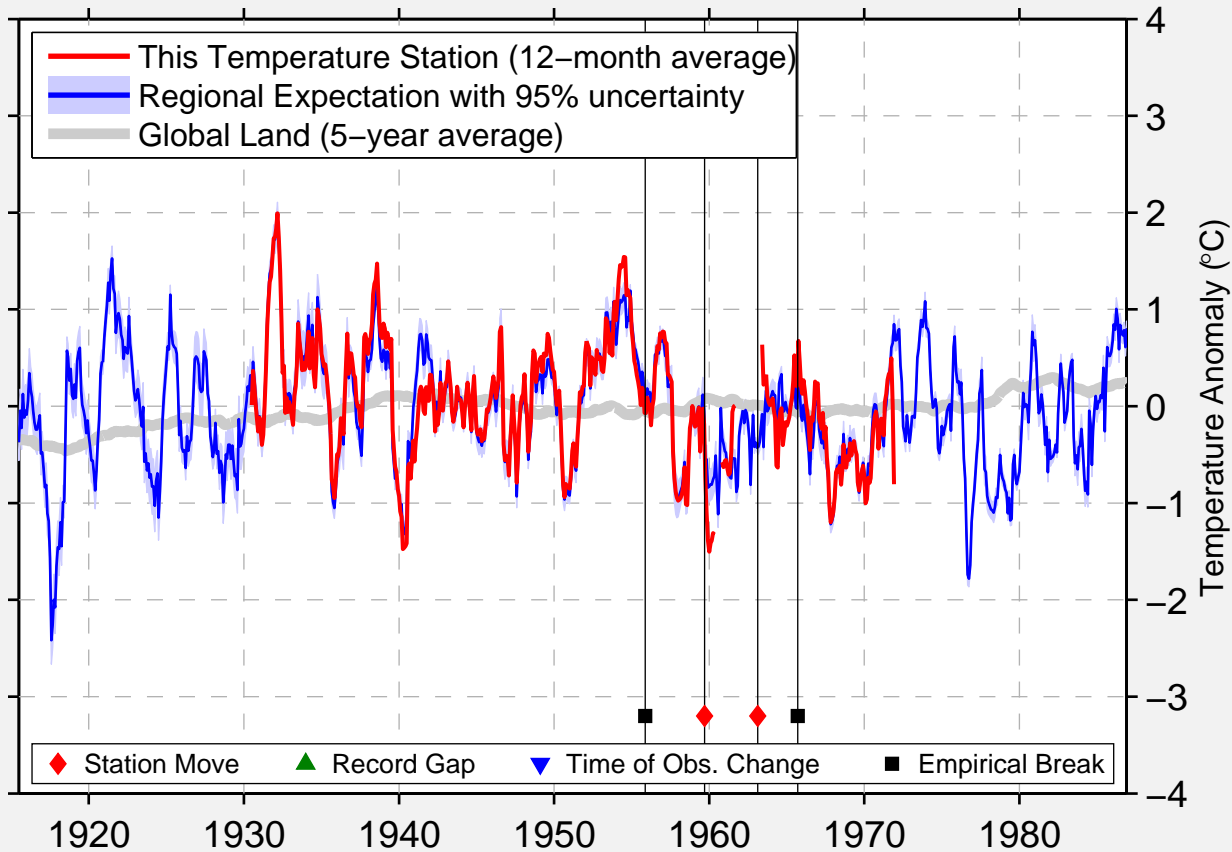

MARKED TREE

35.533 N, 90.417 W (United States)

Data Quality Controlled and Aligned at Breakpoints

Berkeley Earth