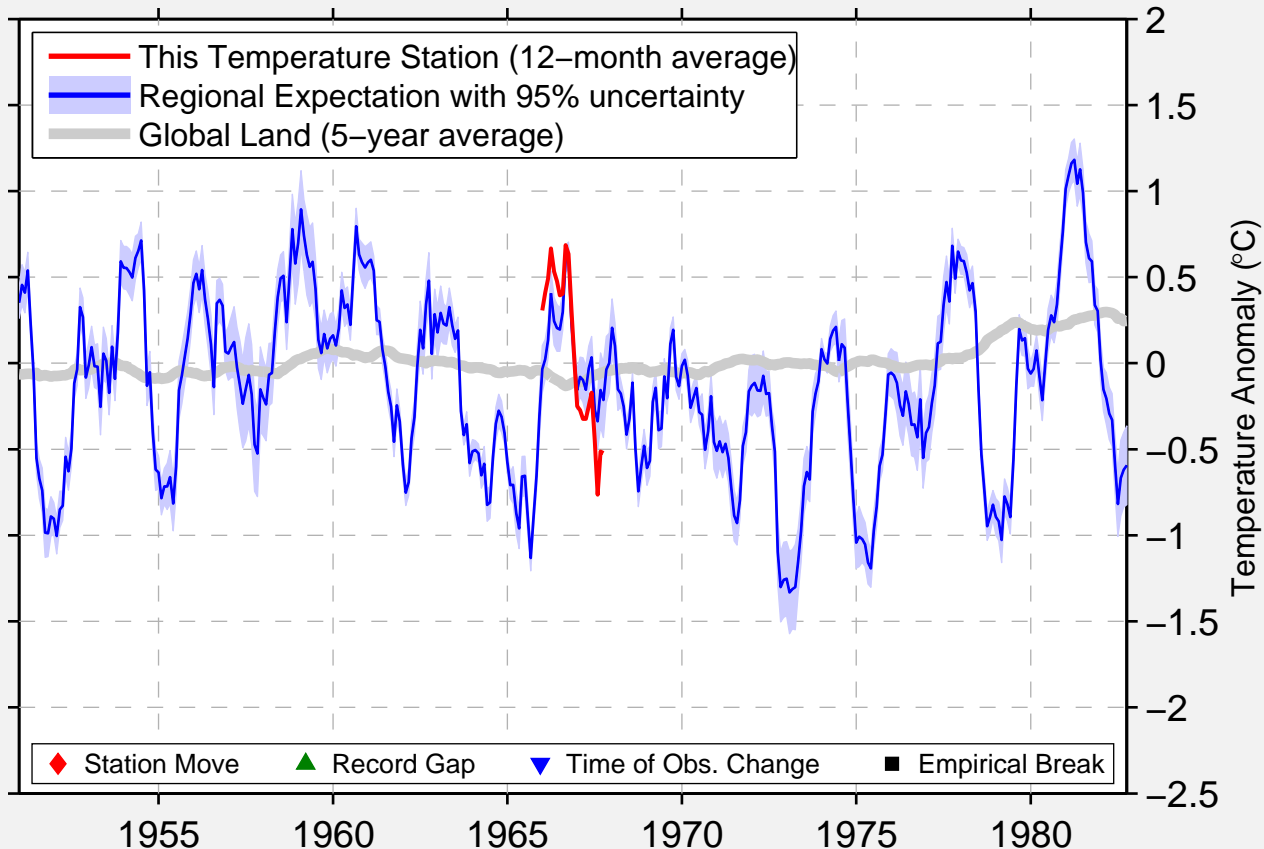

# WILLIAMS 24 NNW

35.533 N, 112.400 W (United States)

Data Quality Controlled and Aligned at Breakpoints

Berkeley Earth