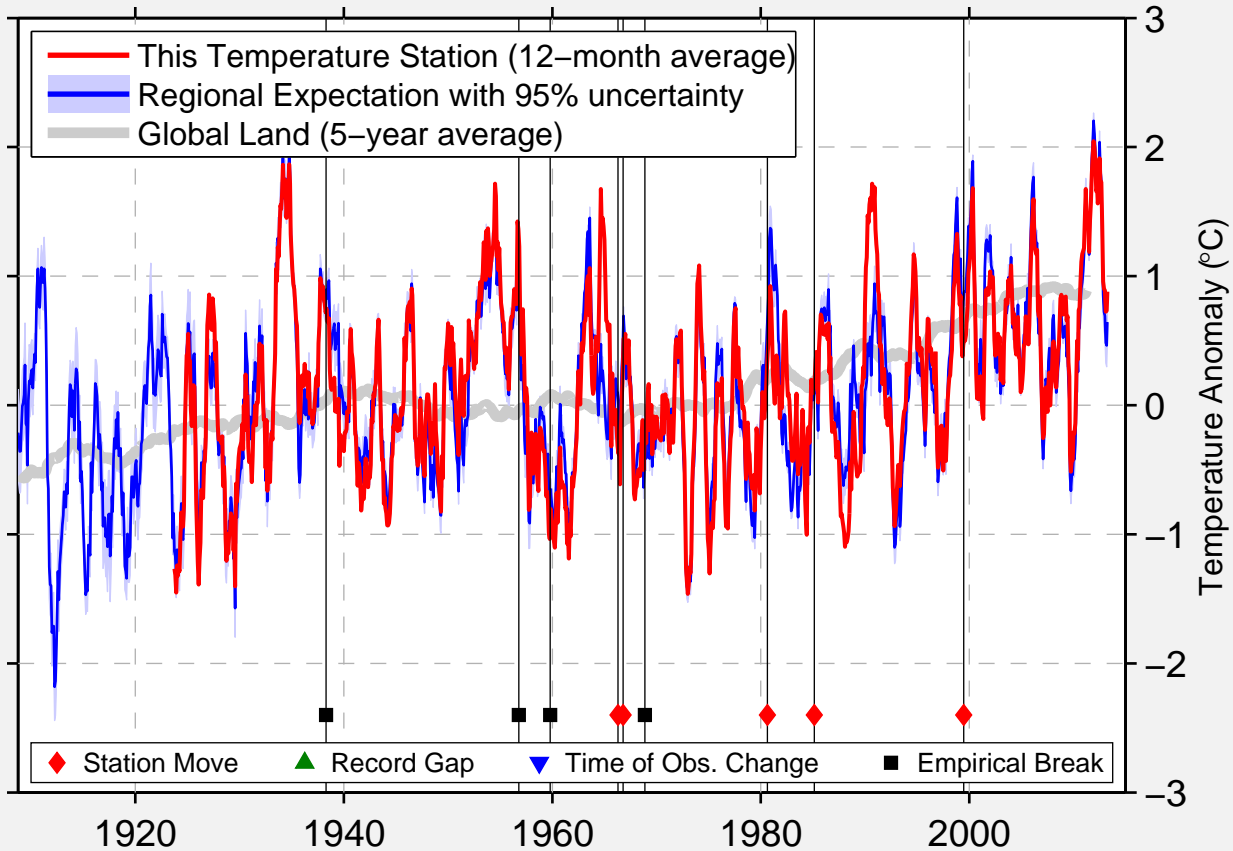

BOYS RANCH

35.530 N, 102.251 W (United States)

Data Quality Controlled and Aligned at Breakpoints

Berkeley Earth