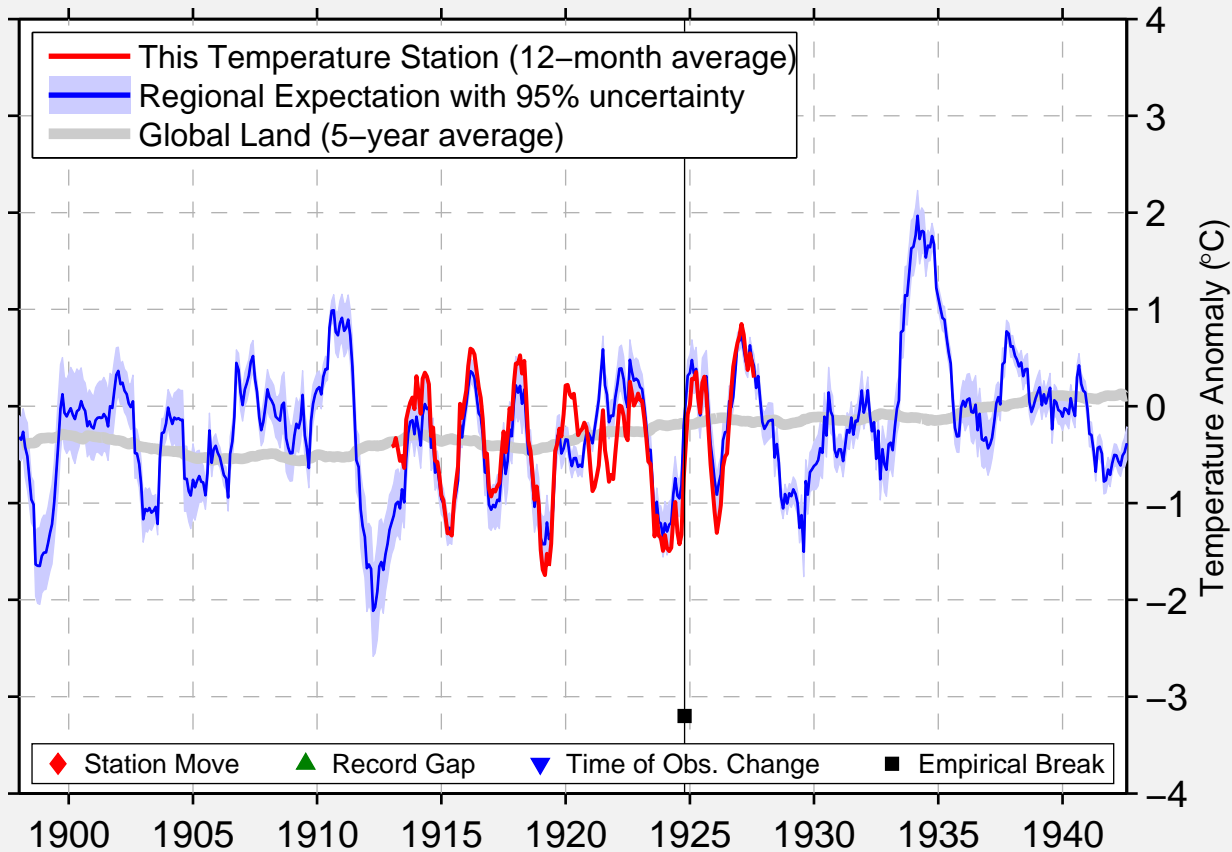

CAMPANA

35.517 N, 103.850 W (United States)

Data Quality Controlled and Aligned at Breakpoints

Berkeley Earth