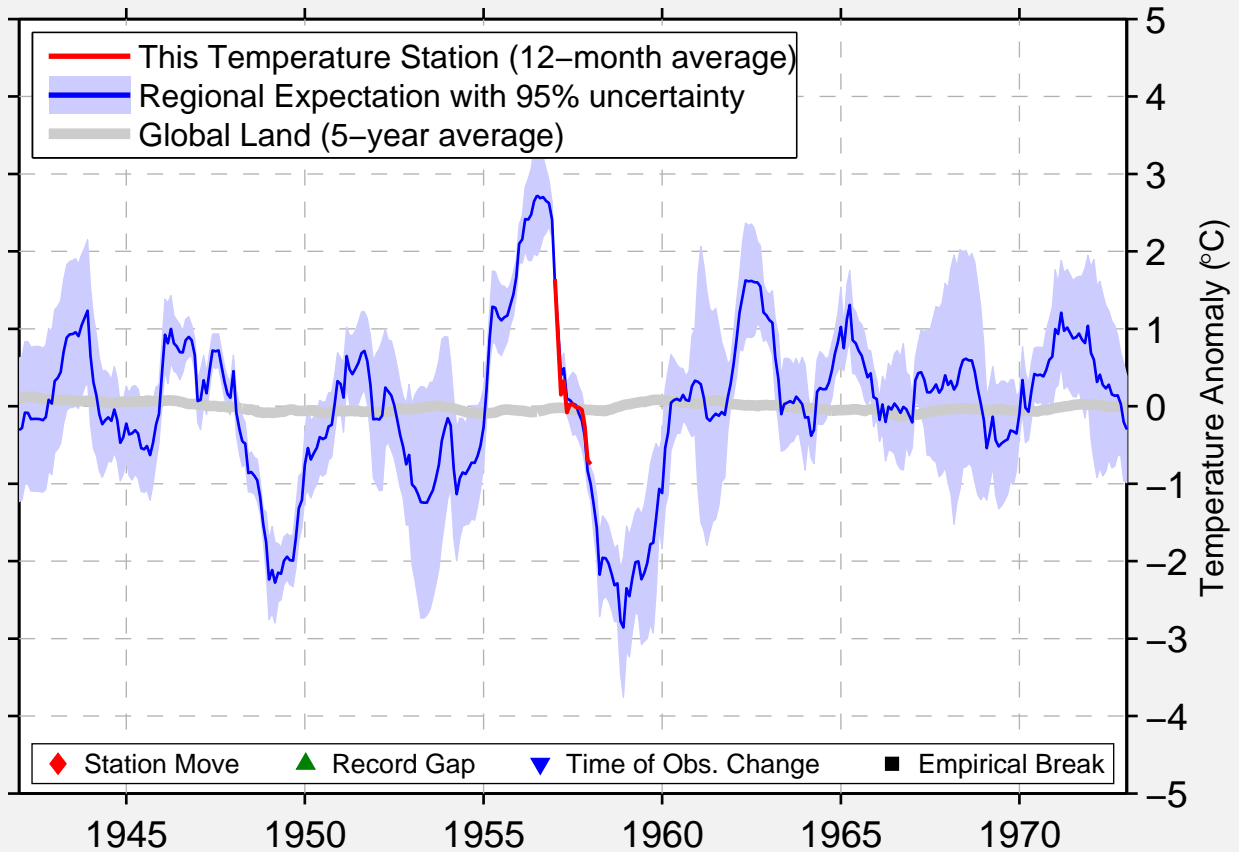

ROUX IS ANTARCTICA IS

65.100 S, 65.033 W (Antarctica)

Data Quality Controlled and Aligned at Breakpoints

Berkeley Earth