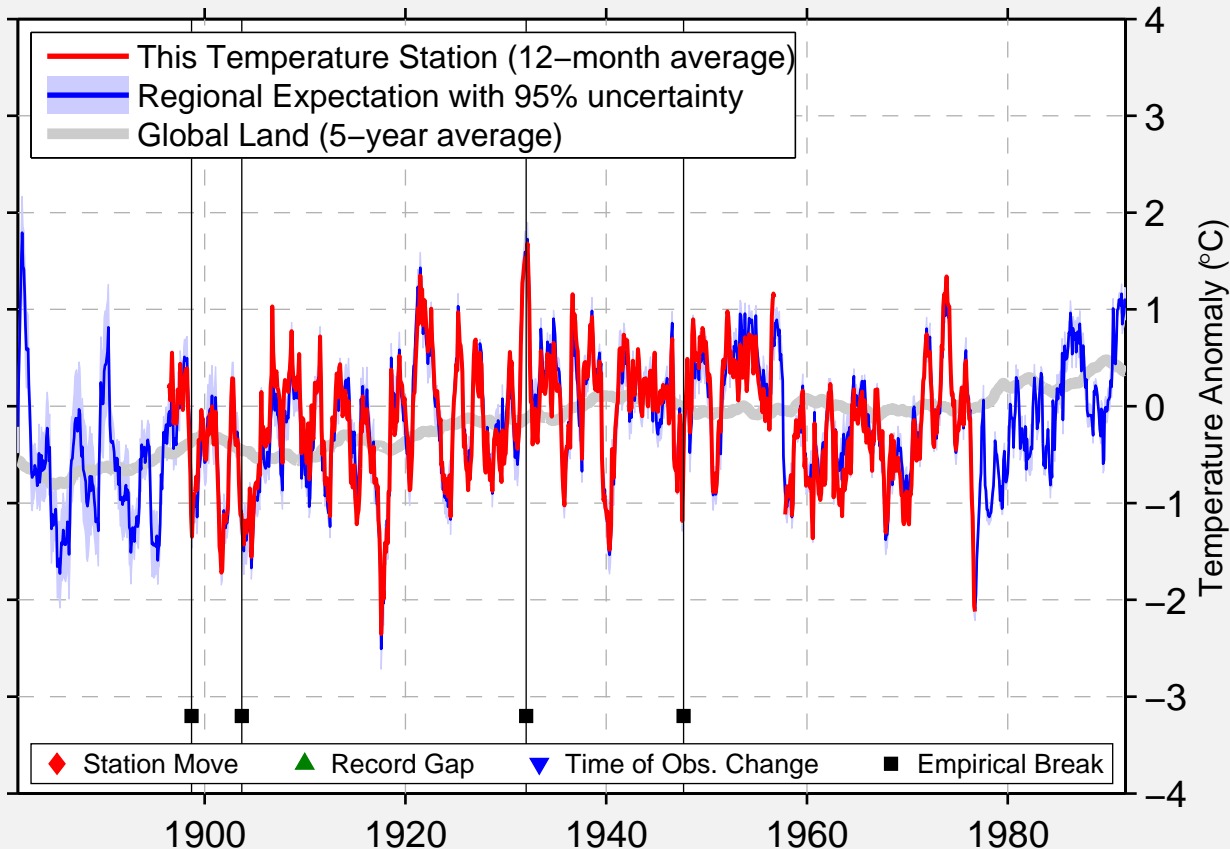

PALMETTO

35.483 N, 86.583 W (United States)

Data Quality Controlled and Aligned at Breakpoints

Berkeley Earth