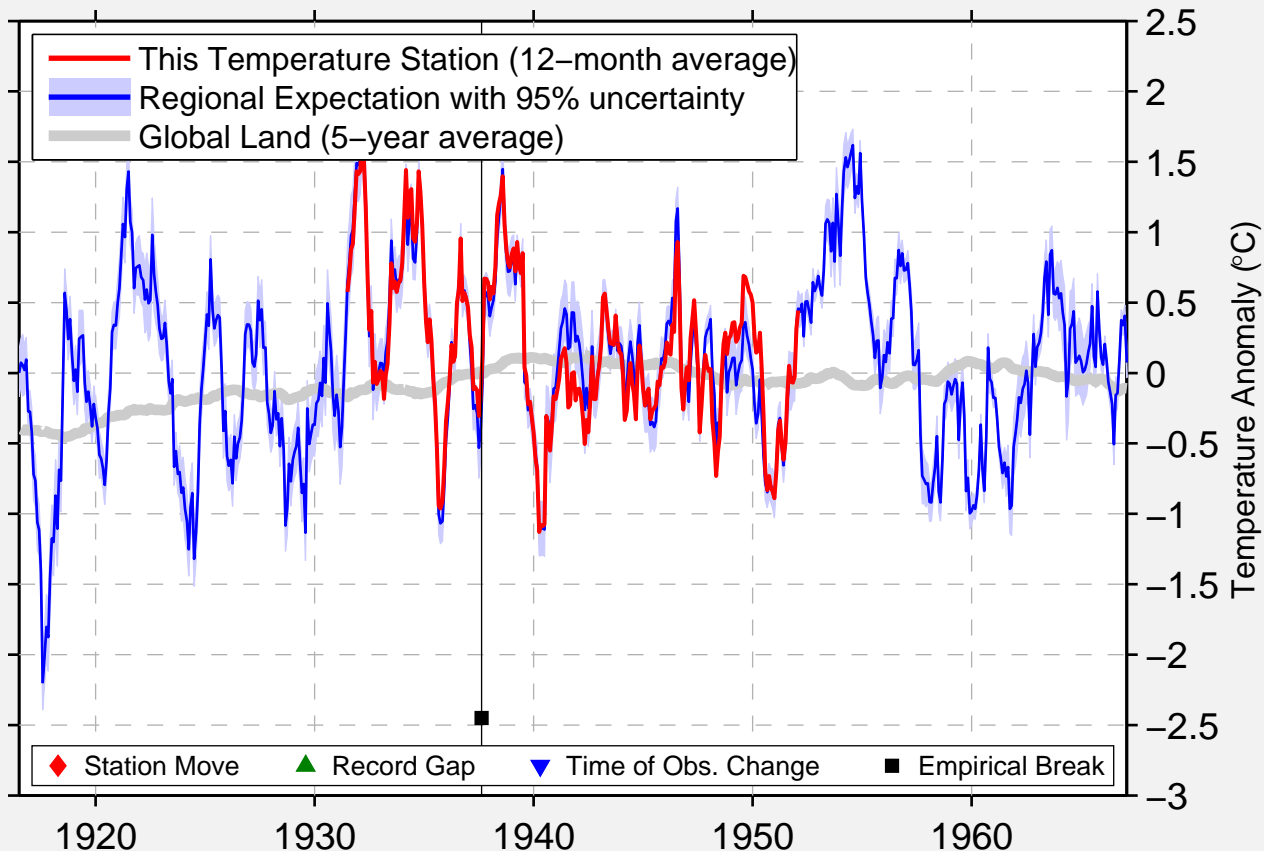

# LUTHERVILLE

35.483 N, 93.250 W (United States)

Data Quality Controlled and Aligned at Breakpoints

Berkeley Earth