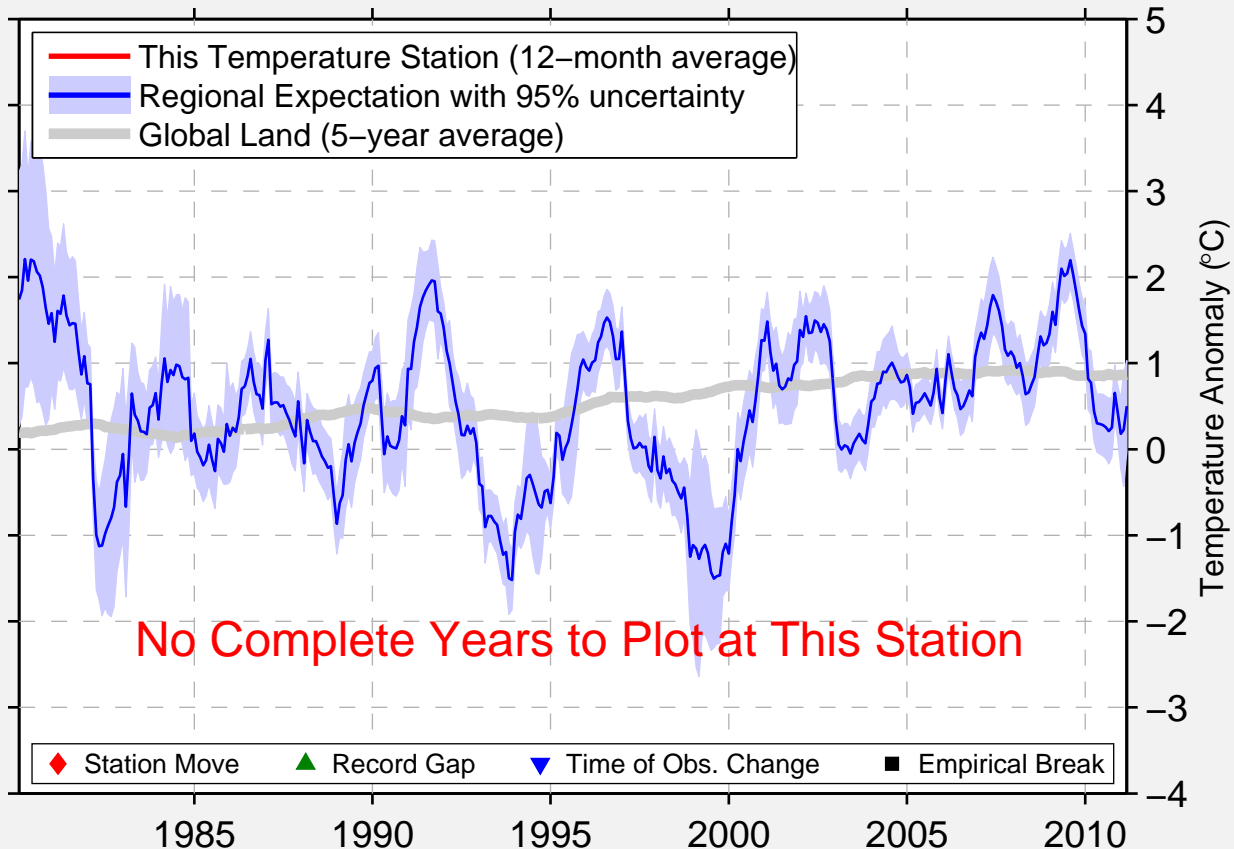

CASEY BALAENA ISLAN

66.017 S, 111.083 E (Antarctica)

Data Quality Controlled and Aligned at Breakpoints

Berkeley Earth