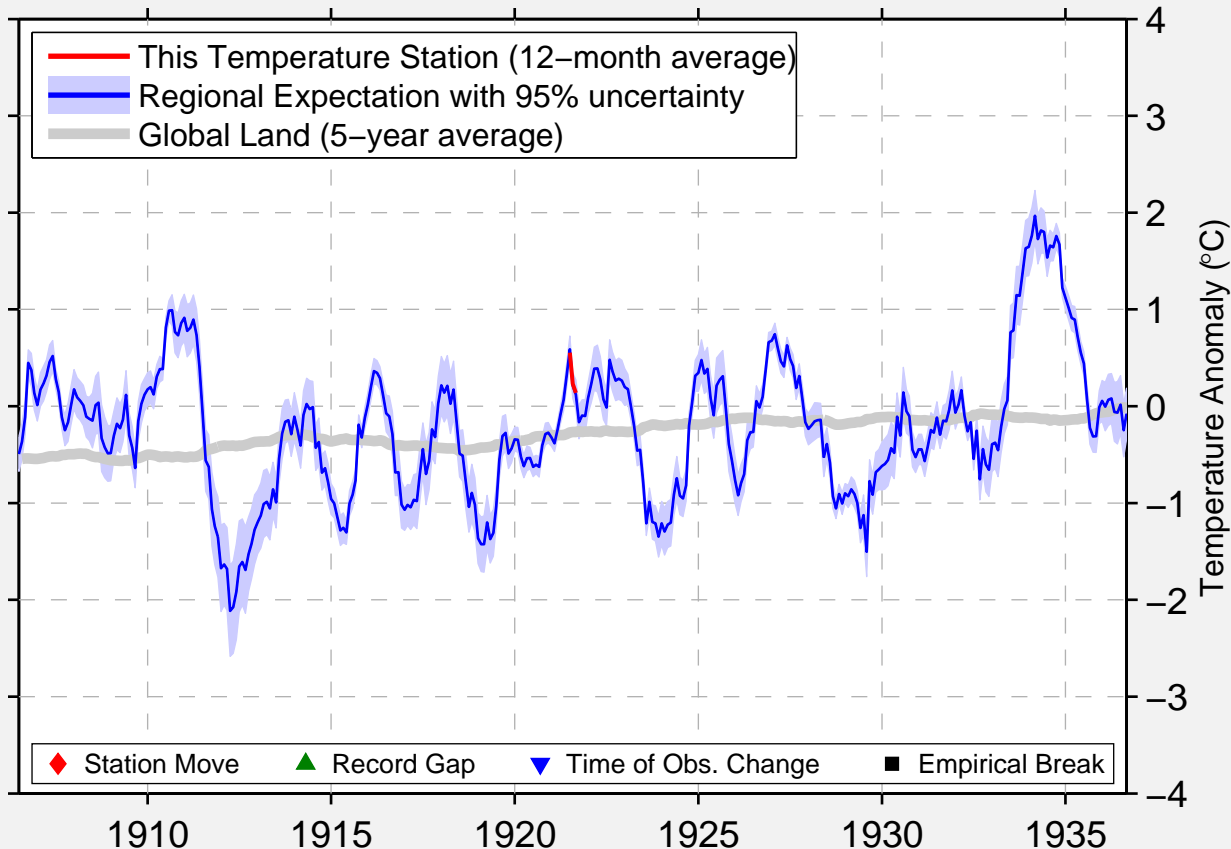

GALLEGOS NEAR

35.467 N, 103.500 W (United States)

Data Quality Controlled and Aligned at Breakpoints

Berkeley Earth