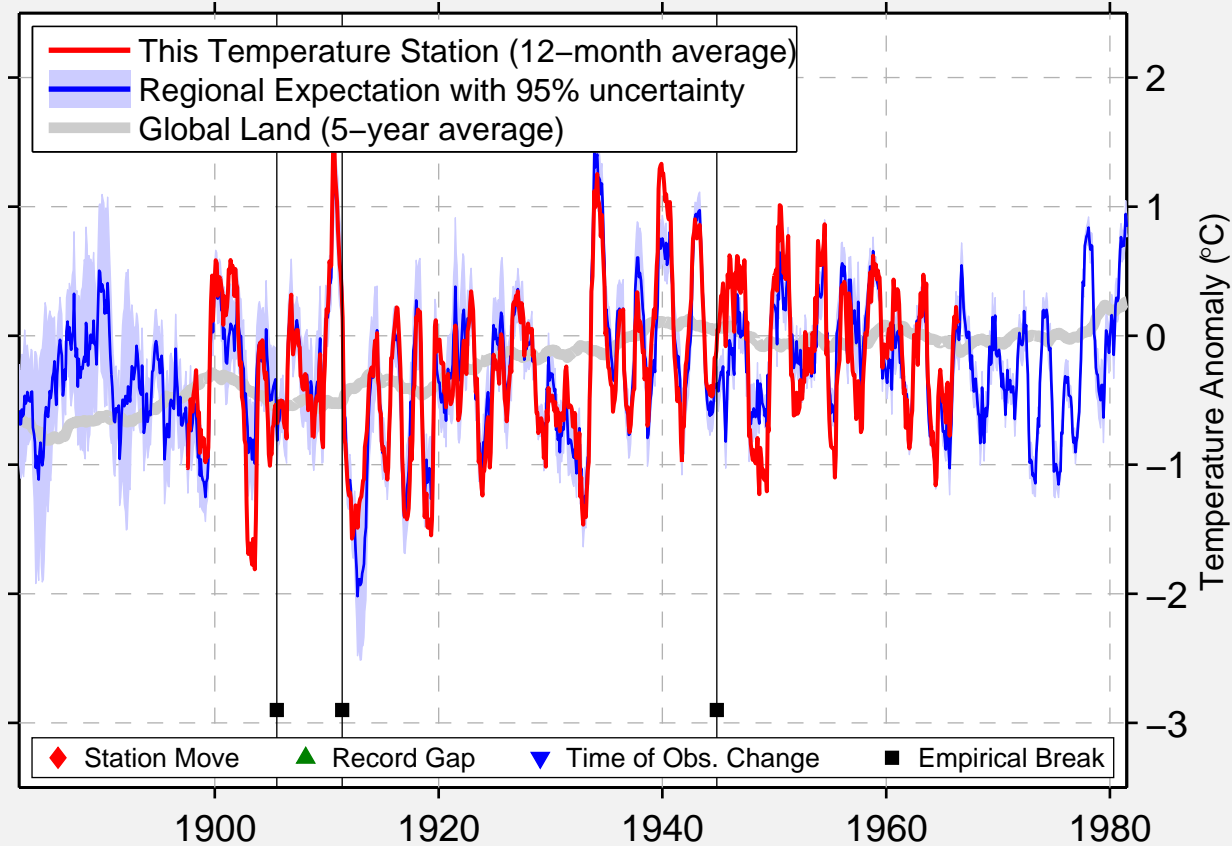

FORT WINGATE USA

35.467 N, 108.533 W (United States)

Data Quality Controlled and Aligned at Breakpoints

Berkeley Earth