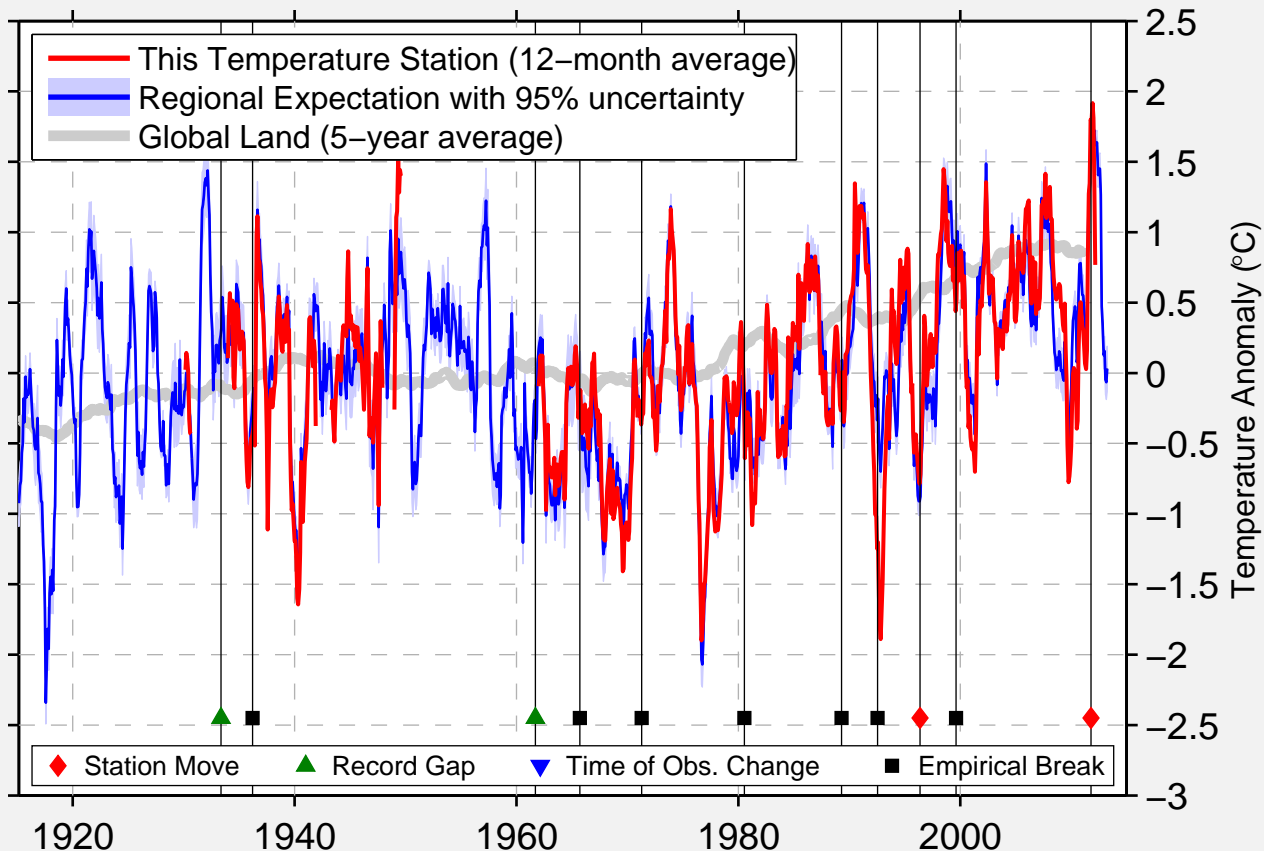

# TAPOCO

35.448 N, 83.939 W (United States)

Data Quality Controlled and Aligned at Breakpoints

Berkeley Earth