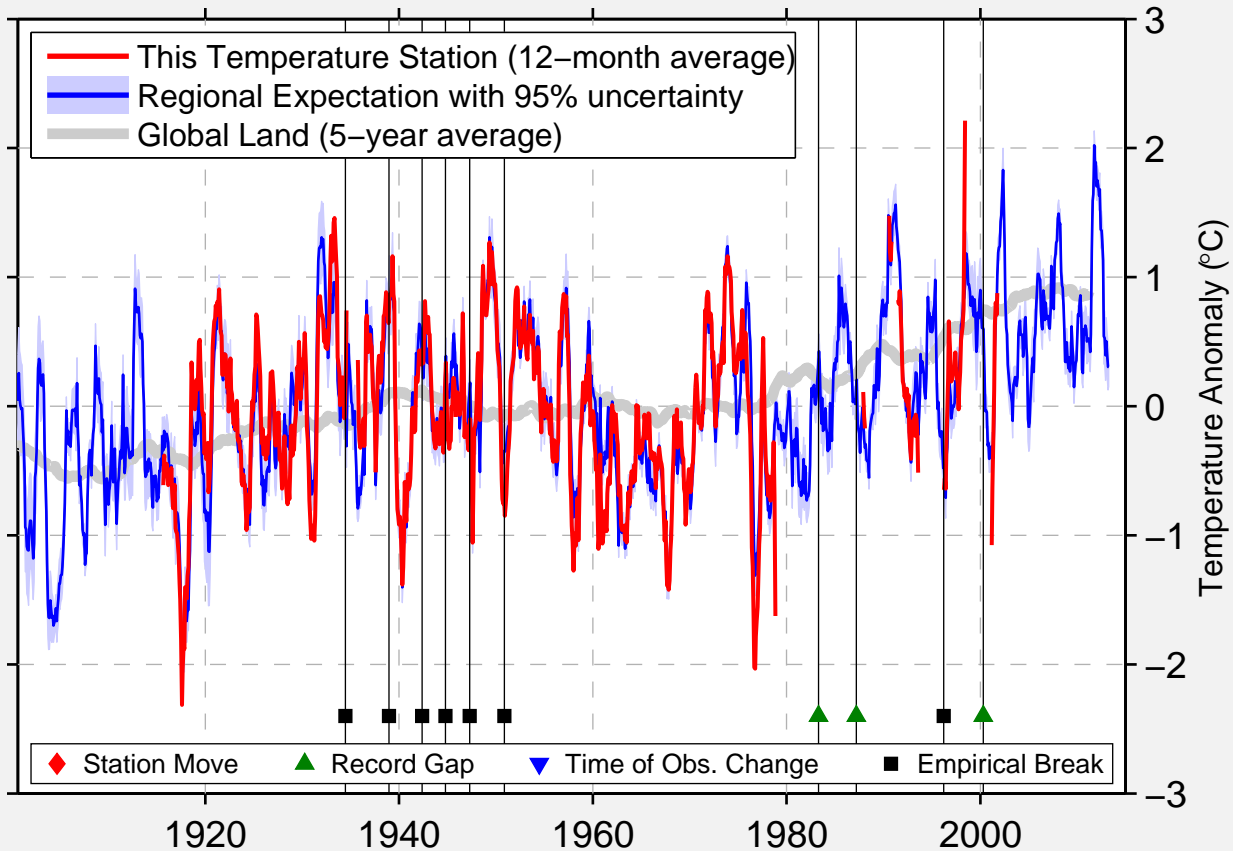

NEW HOLLAND

35.450 N, 76.193 W (United States)

Data Quality Controlled and Aligned at Breakpoints

Berkeley Earth