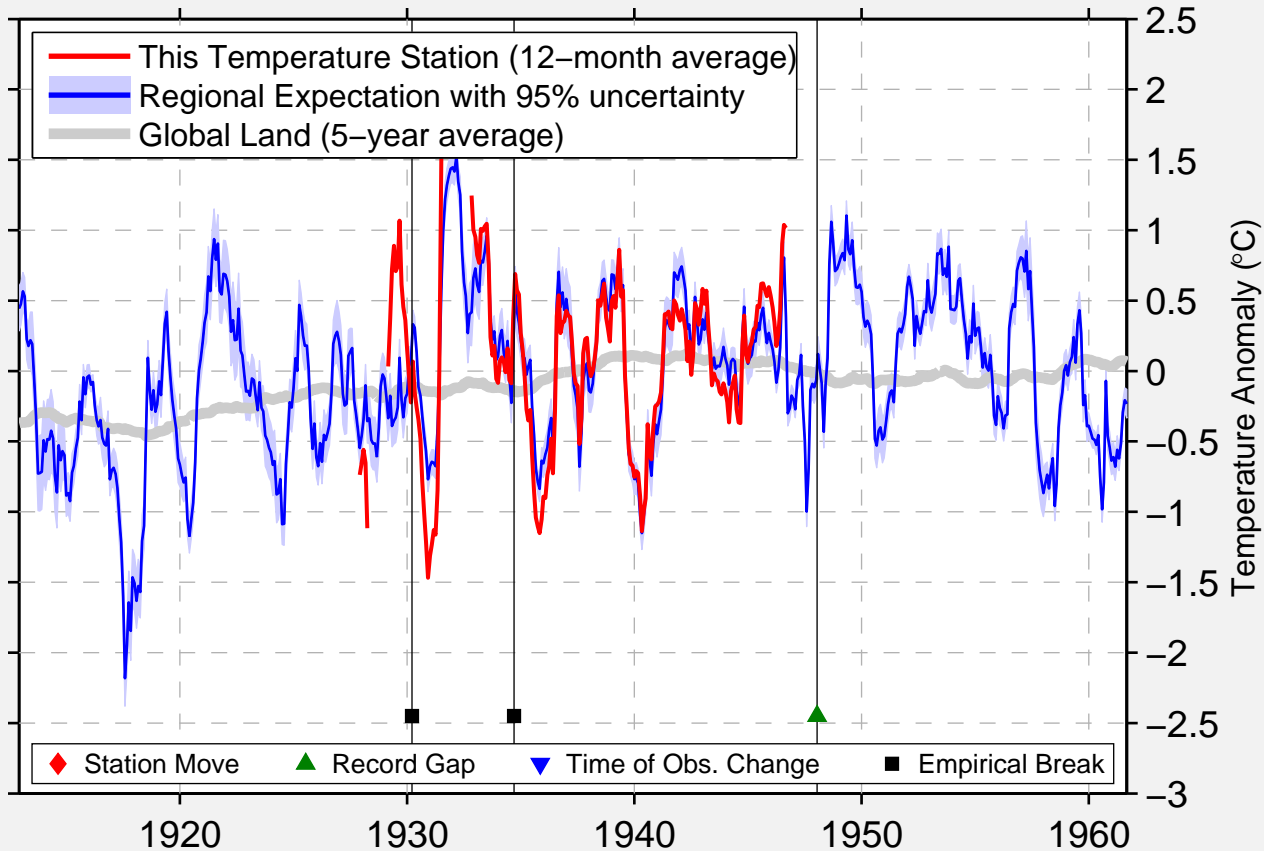

BADIN

35.434 N, 80.146 W (United States)

Data Quality Controlled and Aligned at Breakpoints

Berkeley Earth