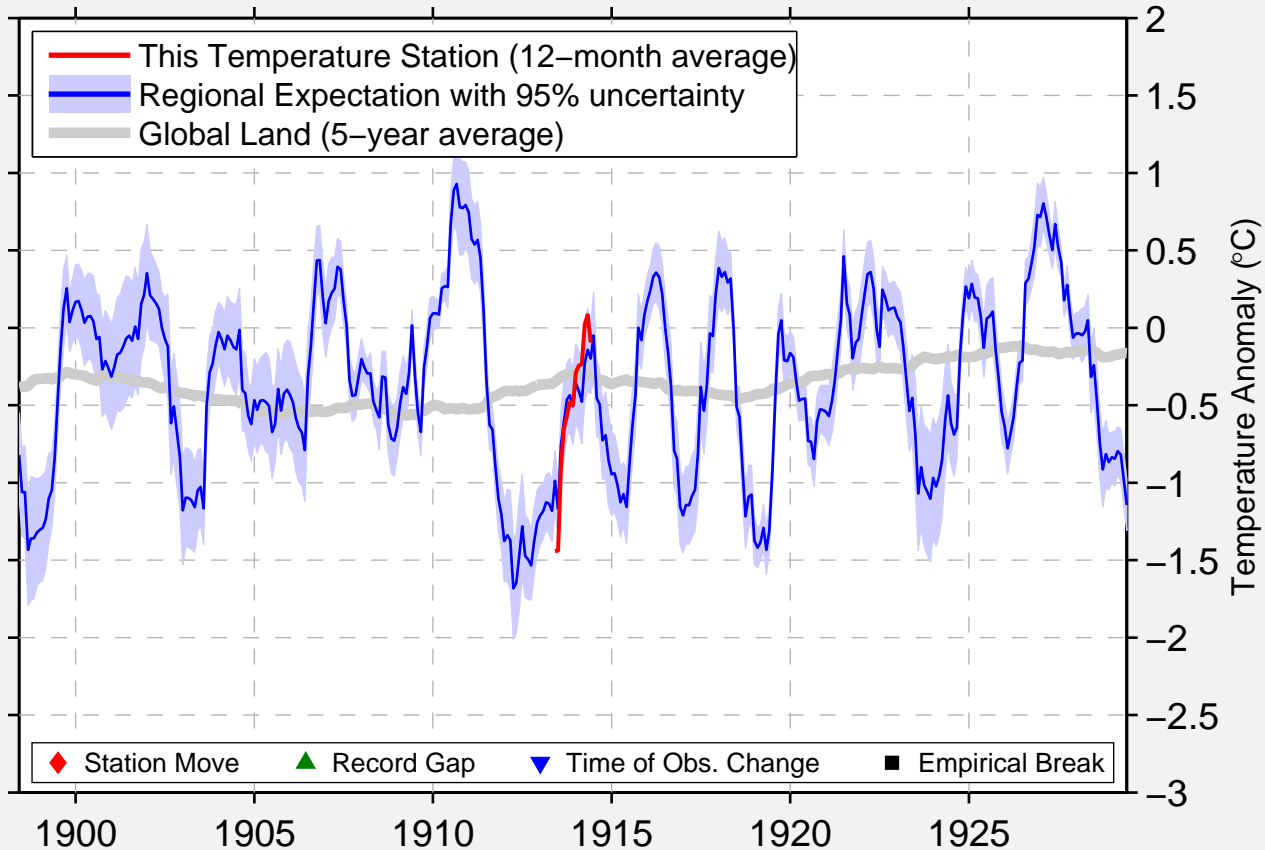

CERRILLOS

35.433 N, 106.117 W (United States)

Data Quality Controlled and Aligned at Breakpoints

Berkeley Earth