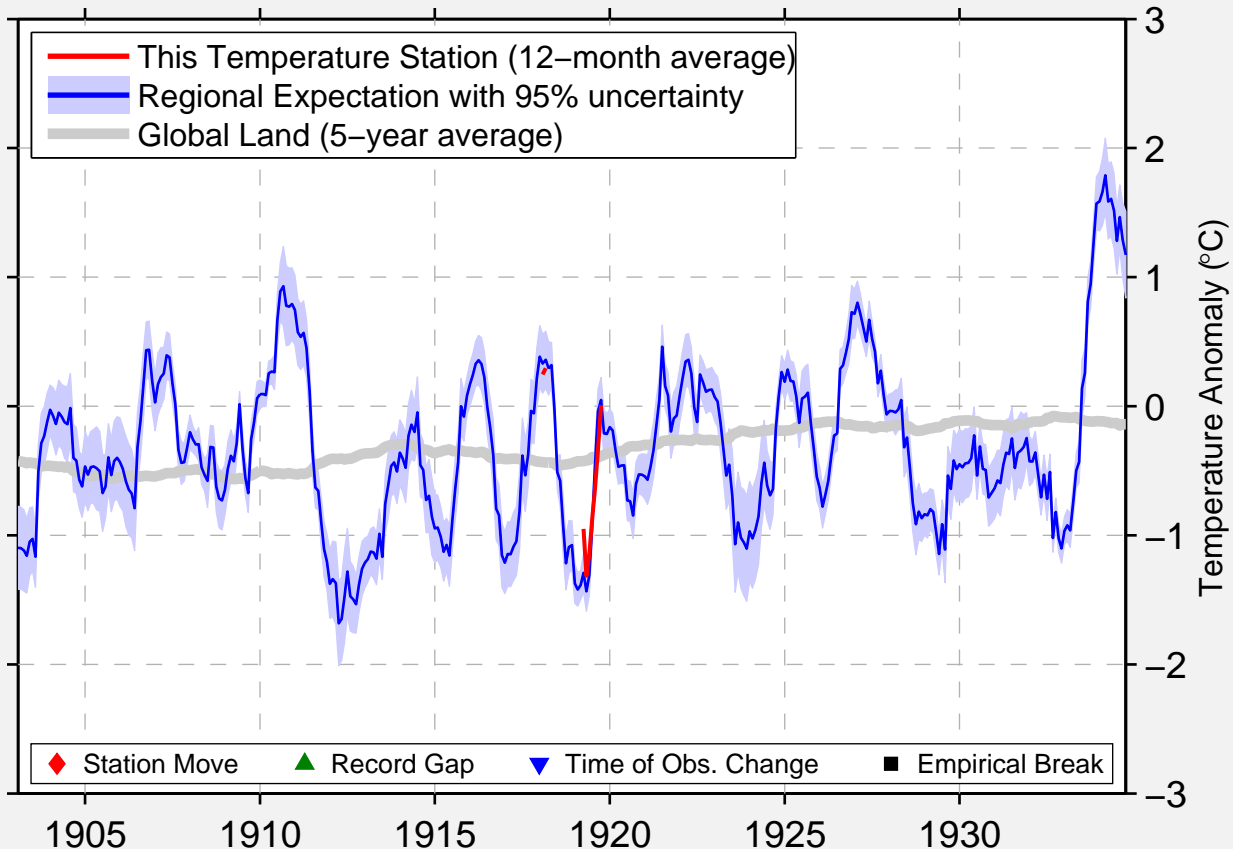

SERAFINA 6 WNW

35.417 N, 105.417 W (United States)

Data Quality Controlled and Aligned at Breakpoints

Berkeley Earth