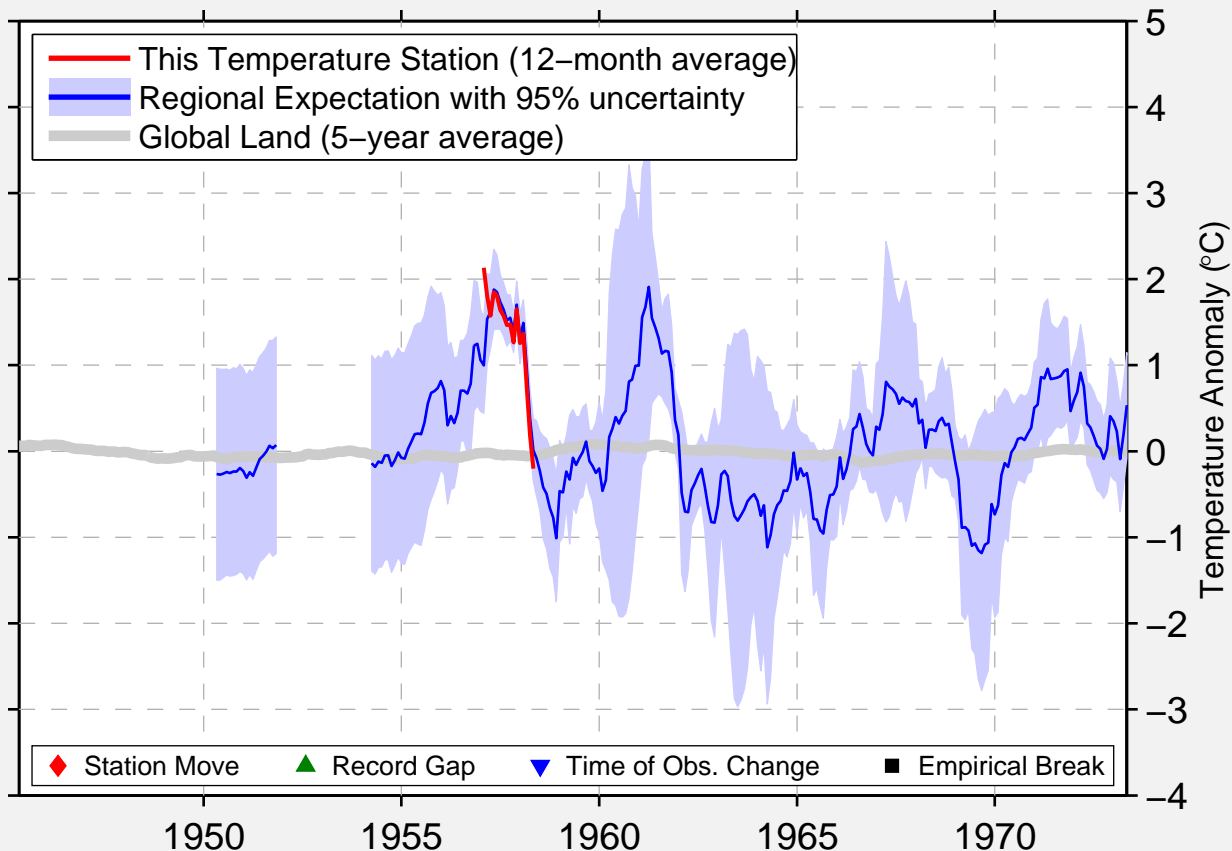

# OAZIS

66.300 S, 100.700 E (Antarctica)

Data Quality Controlled and Aligned at Breakpoints

Berkeley Earth