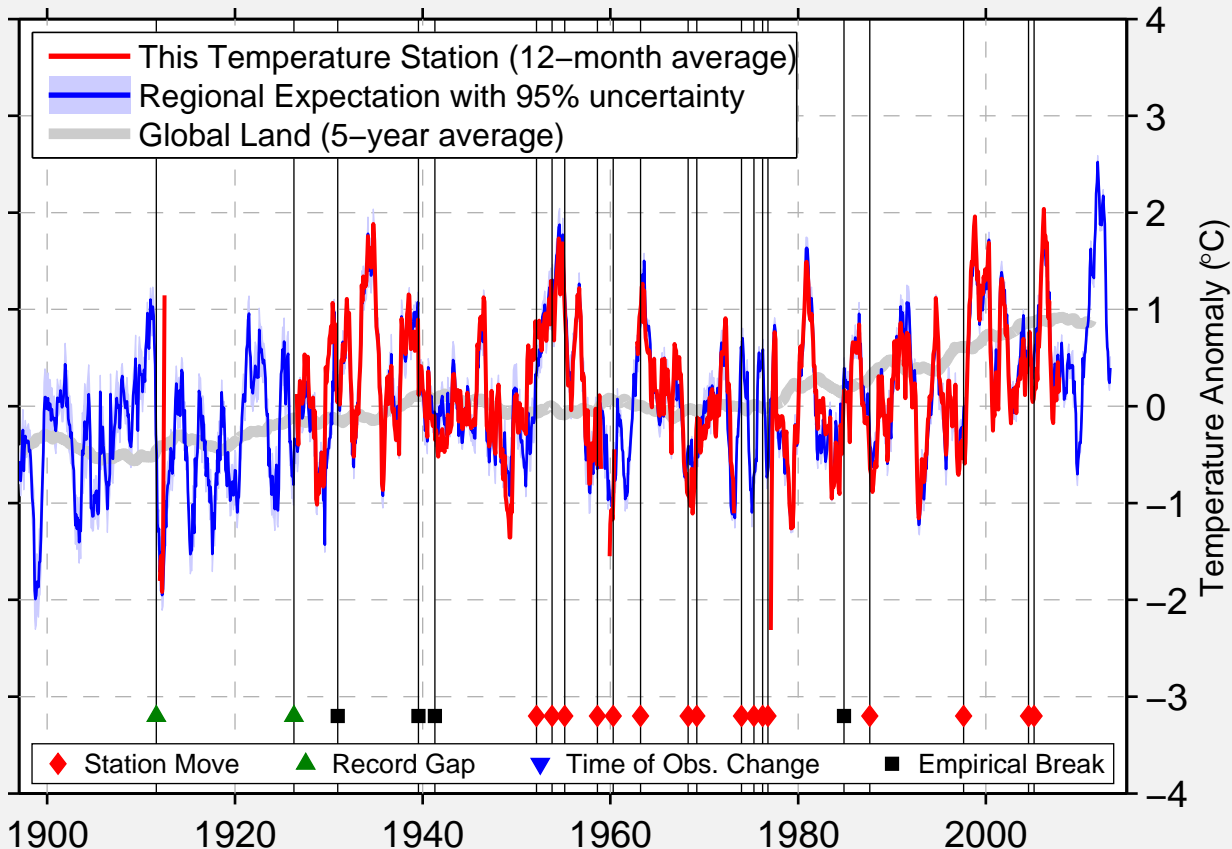

ELK CITY 4 W

35.400 N, 99.441 W (United States)

Data Quality Controlled and Aligned at Breakpoints

Berkeley Earth