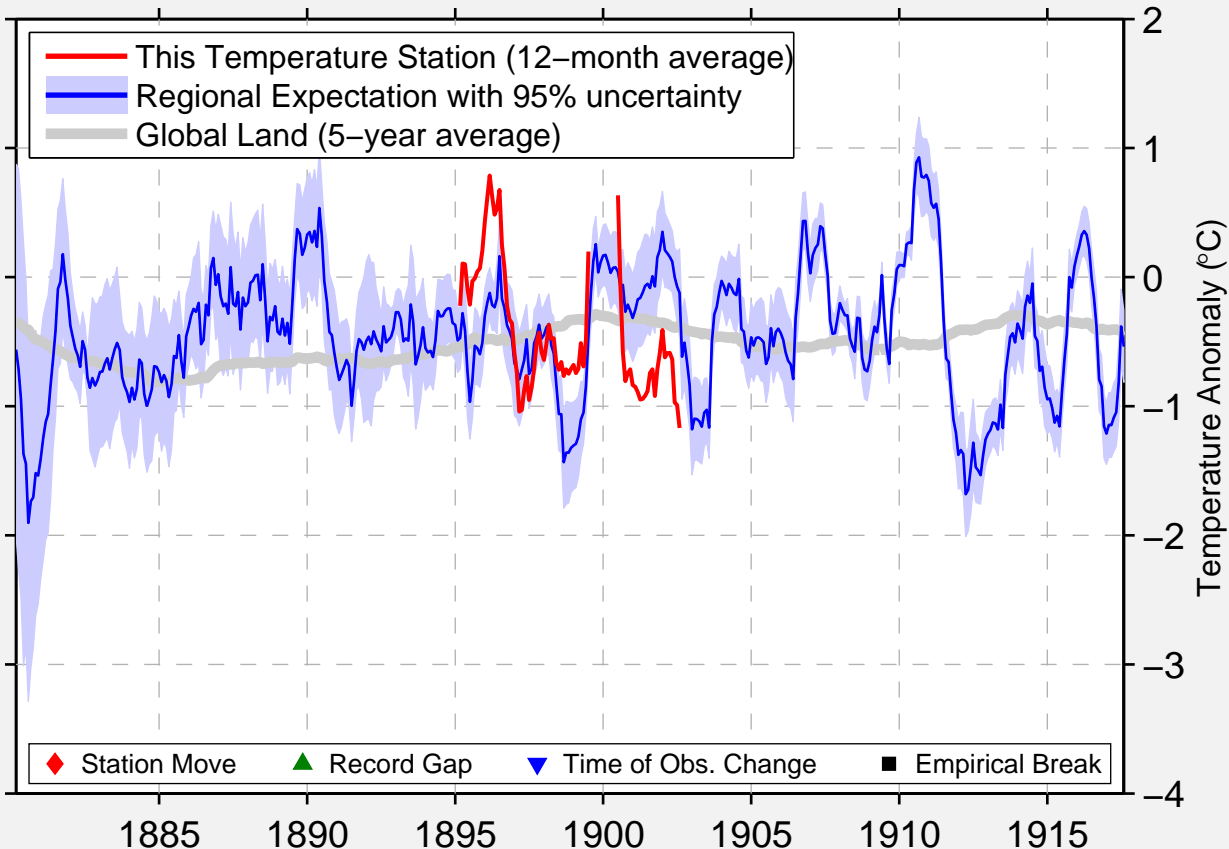

# GALISTEO

35.400 N, 105.950 W (United States)

Data Quality Controlled and Aligned at Breakpoints

Berkeley Earth