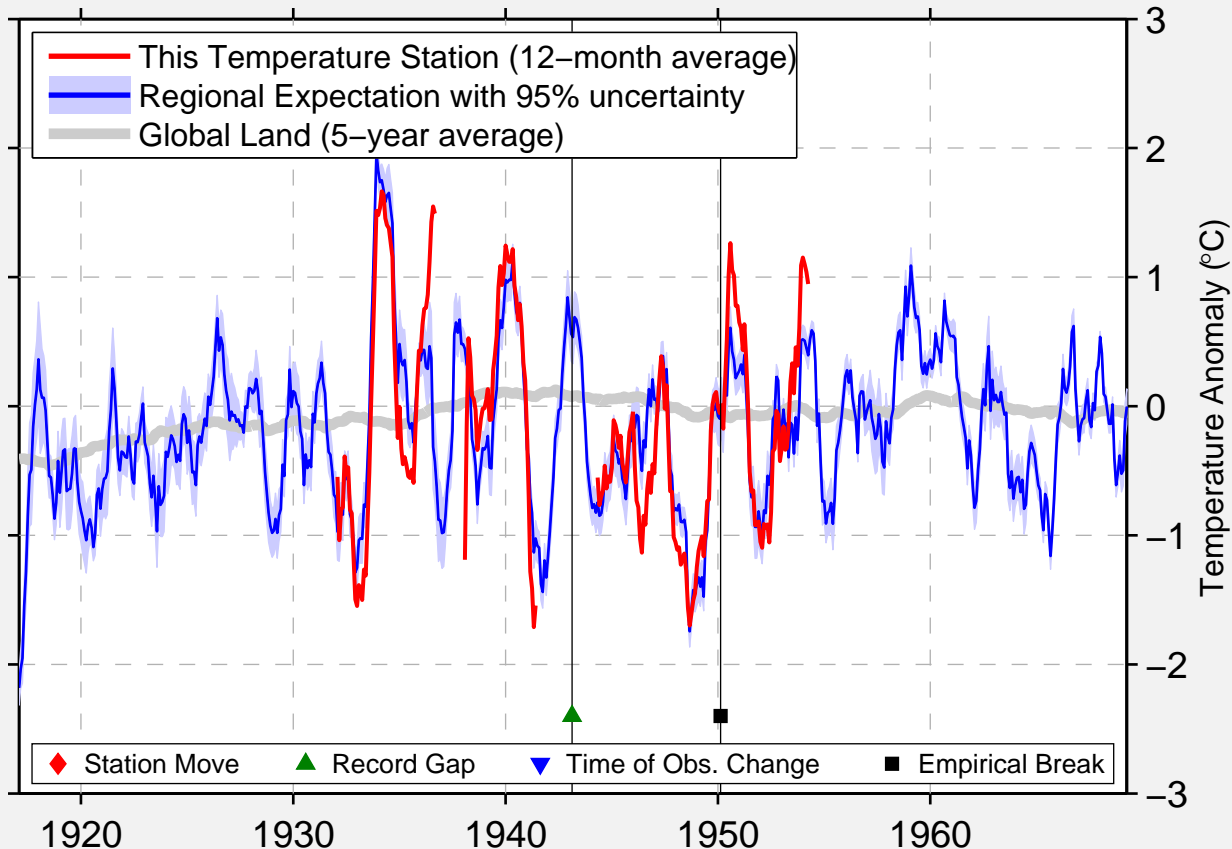

# YUCCA GROVE

35.400 N, 115.817 W (United States)

Data Quality Controlled and Aligned at Breakpoints

Berkeley Earth