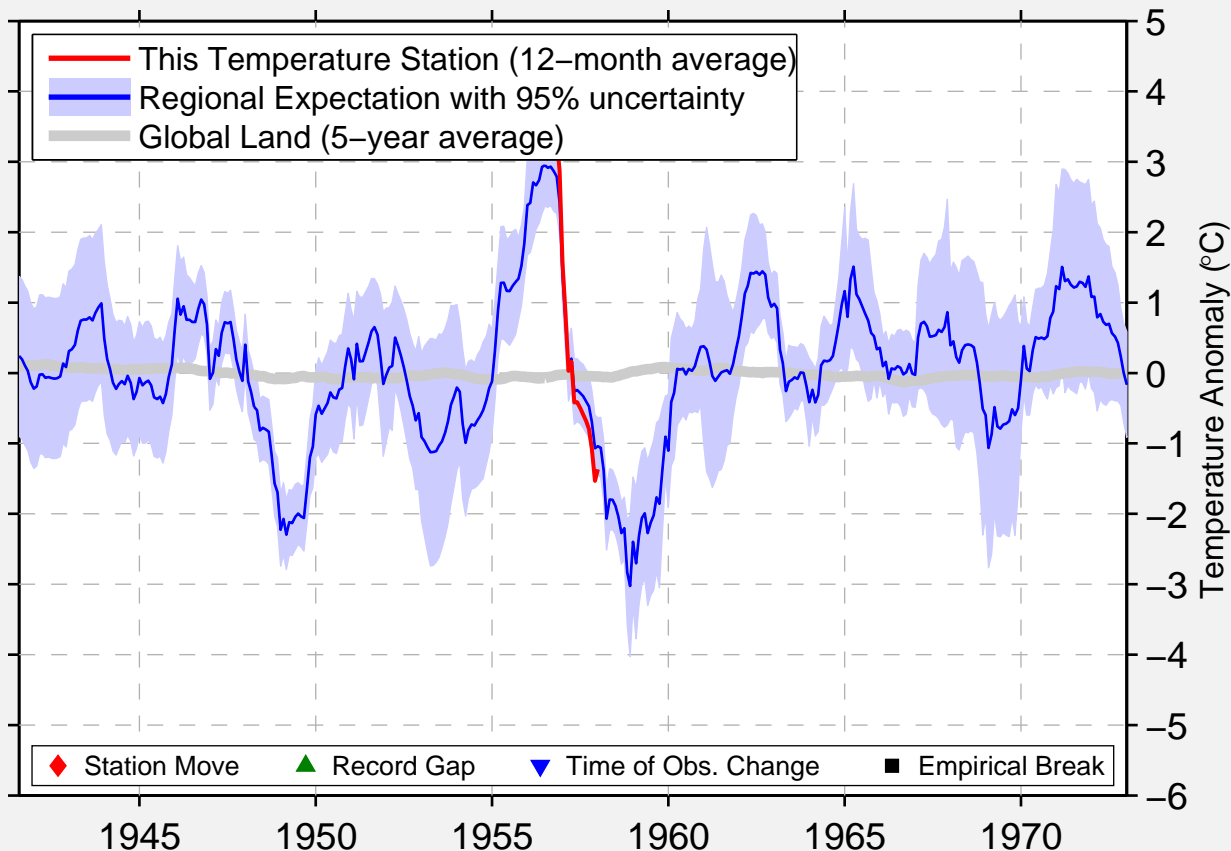

# HORSE SHOE IS ANTARCTICA IS

66.333 S, 66.783 W (Antarctica)

Data Quality Controlled and Aligned at Breakpoints

Berkeley Earth