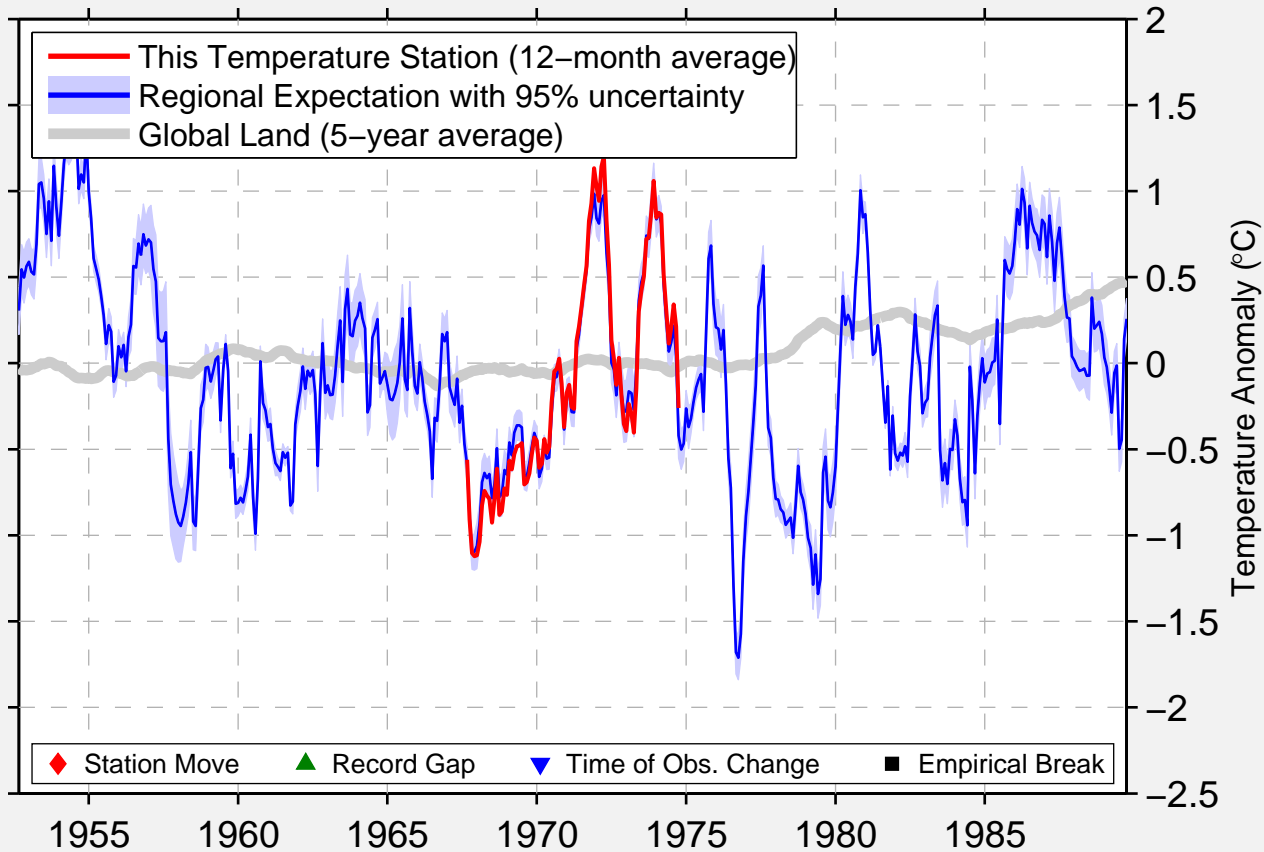

BALD KNOB 5 N

35.383 N, 91.567 W (United States)

◆ Station Move ▲ Record Gap ▼ Time of Obs. Change ■ Empirical Break