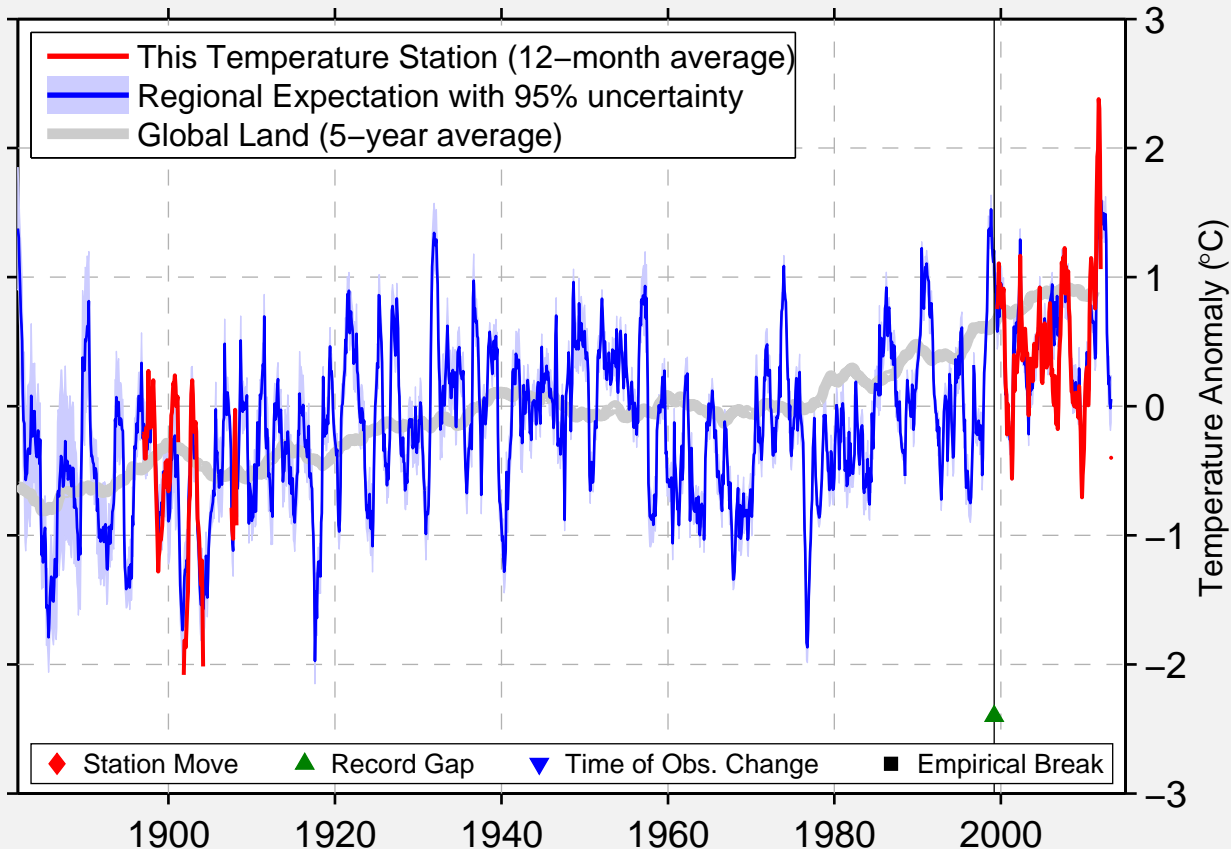

# TELLICO PLAINS

35.368 N, 84.300 W (United States)

Data Quality Controlled and Aligned at Breakpoints

Berkeley Earth