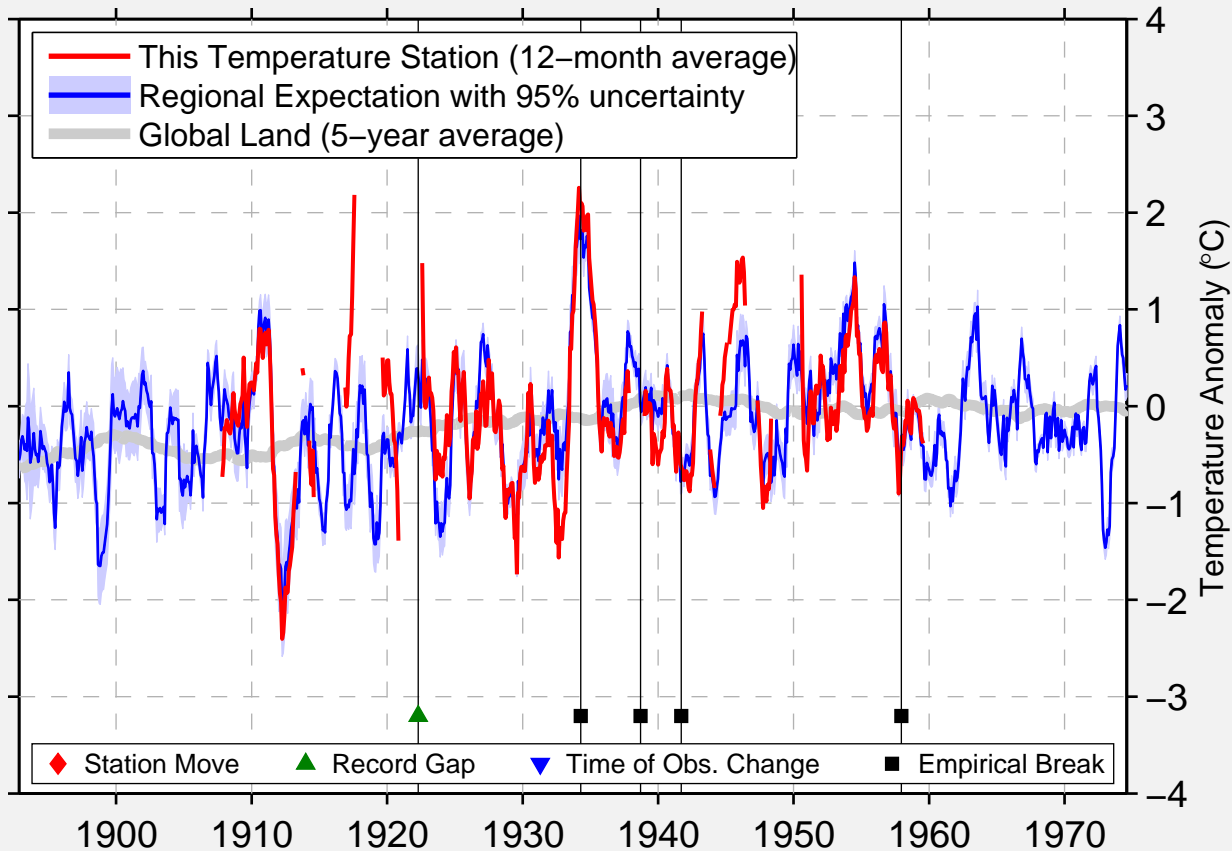

# LOGAN

35.367 N, 103.417 W (United States)

Data Quality Controlled and Aligned at Breakpoints

Berkeley Earth