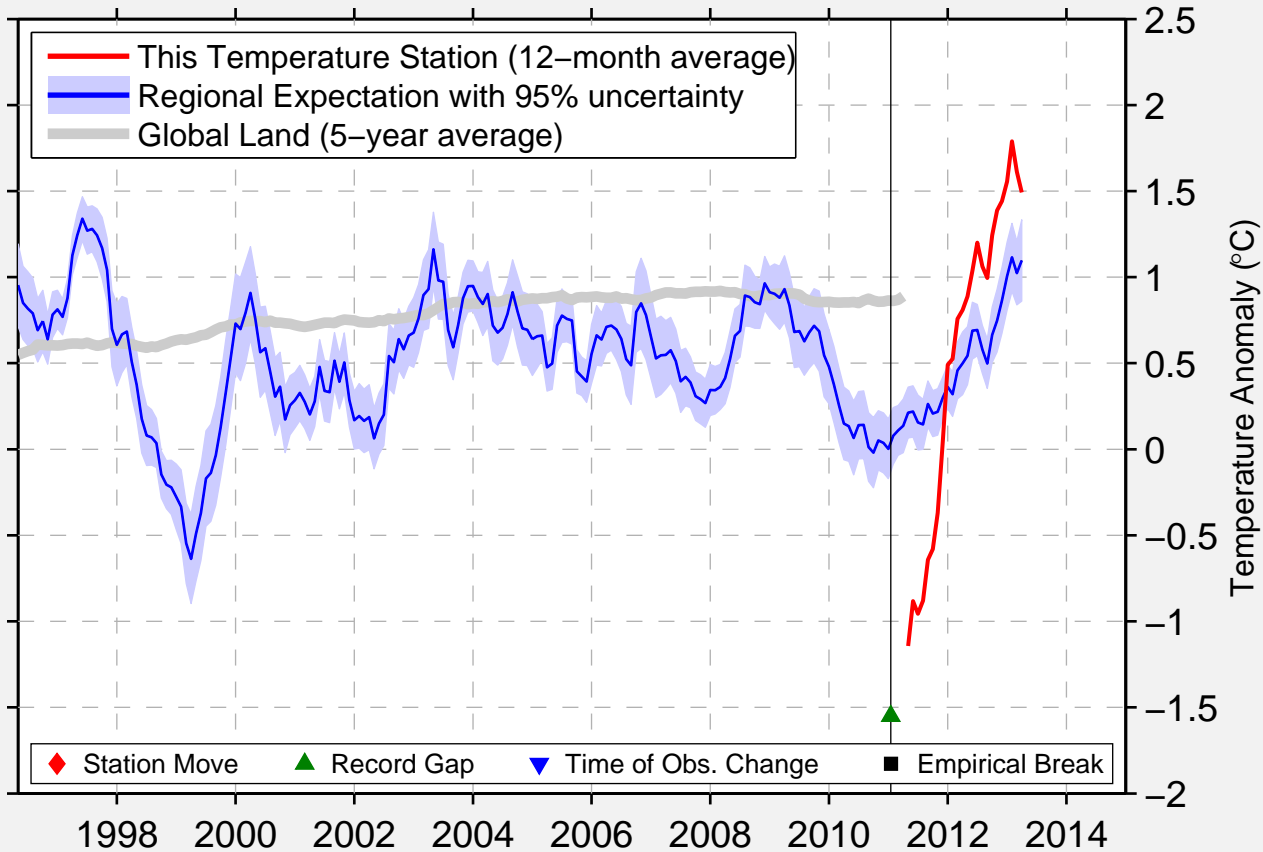

# SALINAS DAM

35.337 N, 120.504 W (United States)

Data Quality Controlled and Aligned at Breakpoints

Berkeley Earth