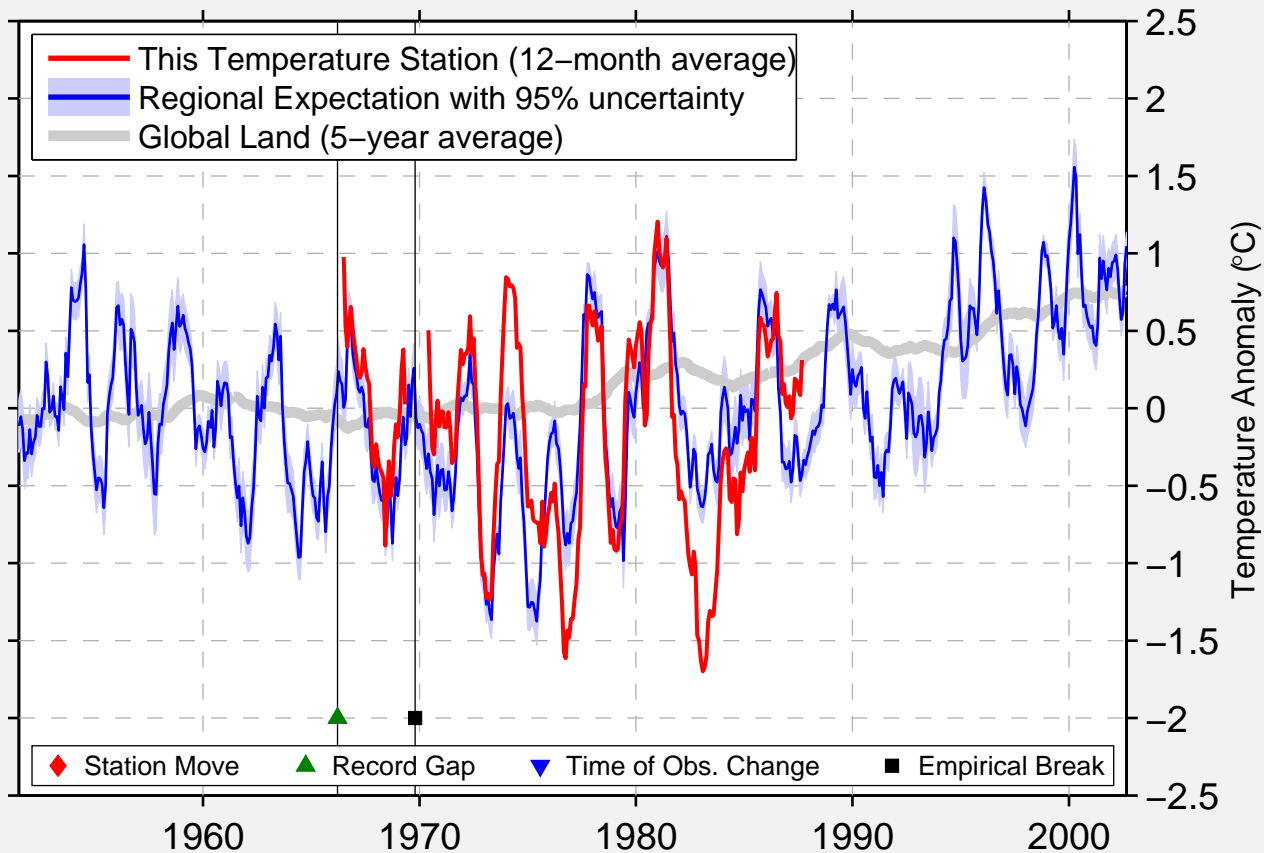

SAN MATEO

35.333 N, 107.650 W (United States)

Data Quality Controlled and Aligned at Breakpoints

Berkeley Earth