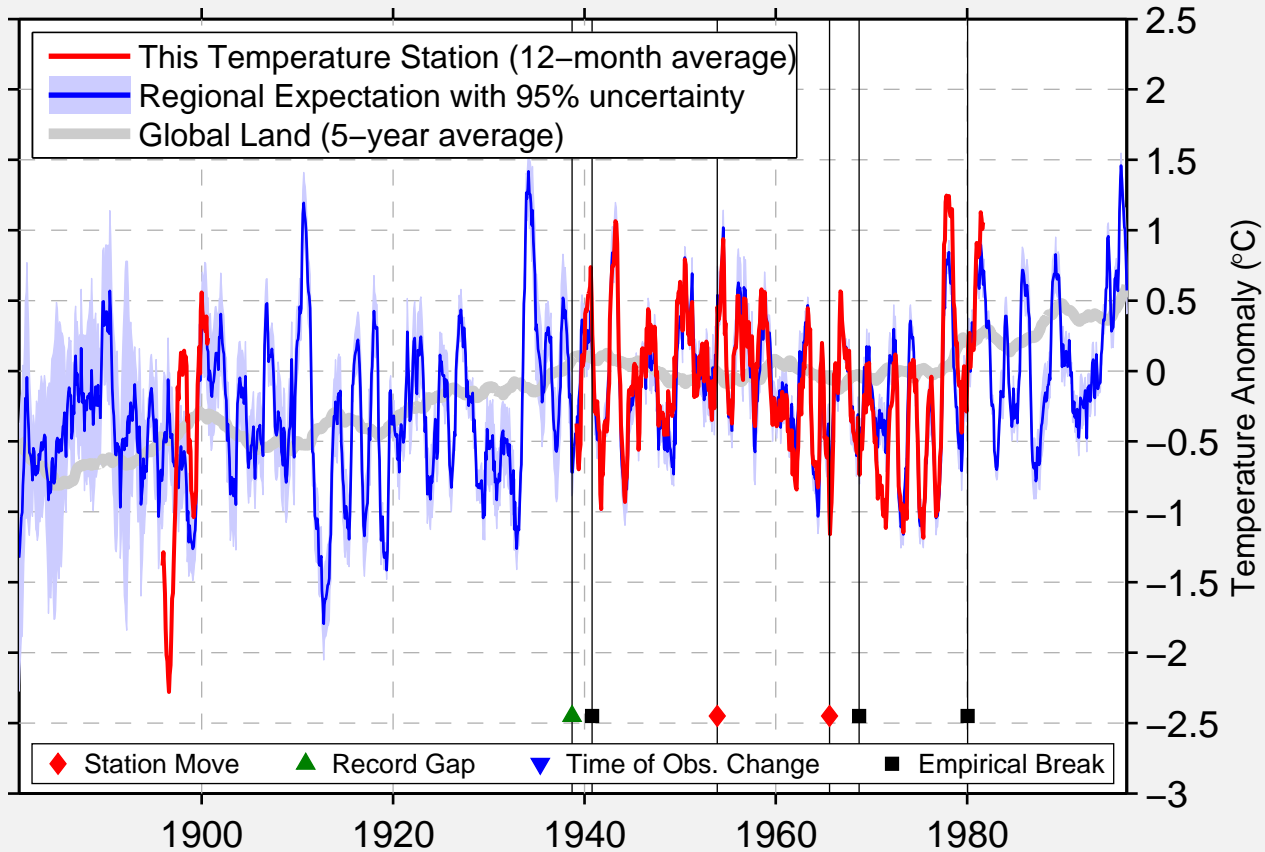

BERNALILLO

35.317 N, 106.550 W (United States)

Data Quality Controlled and Aligned at Breakpoints

Berkeley Earth