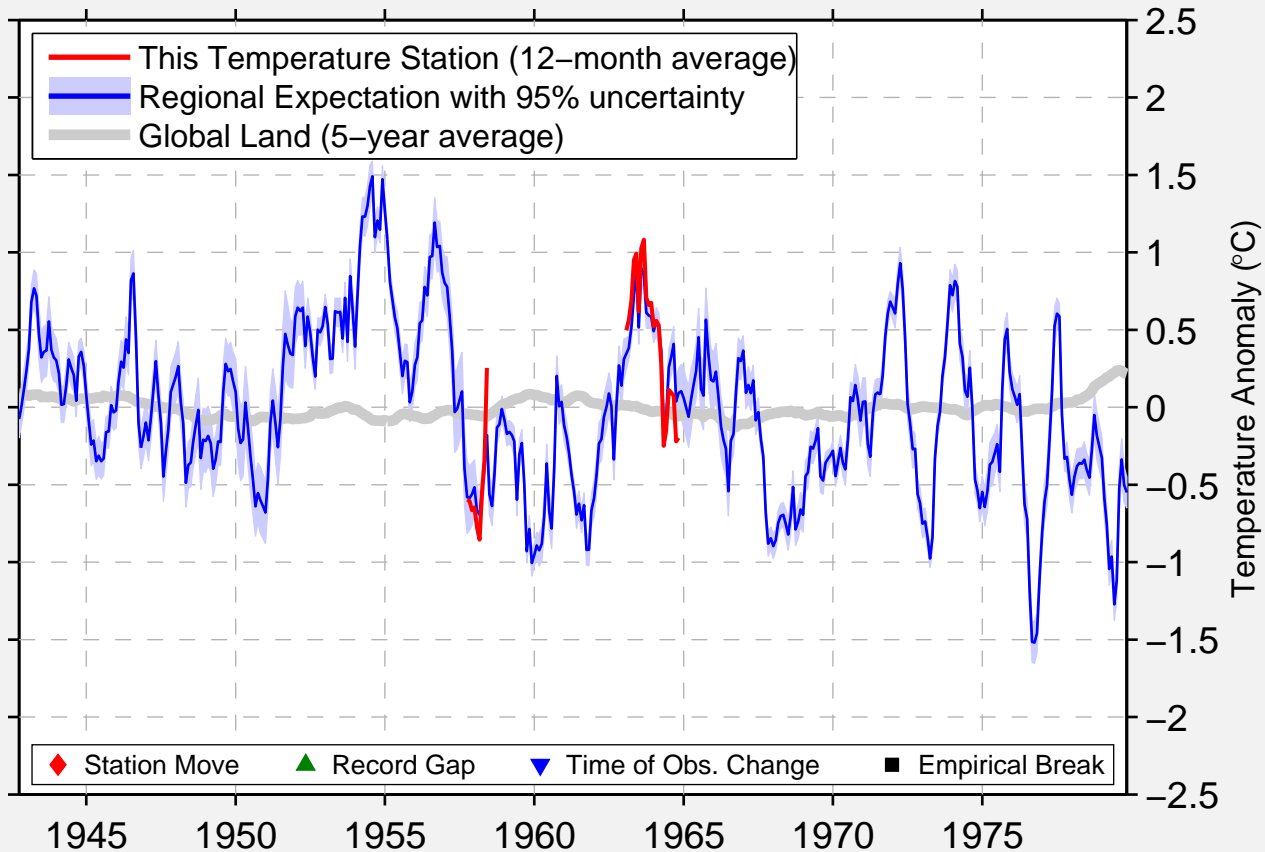

# EUFAULA DAM

35.300 N, 95.333 W (United States)

Data Quality Controlled and Aligned at Breakpoints

Berkeley Earth