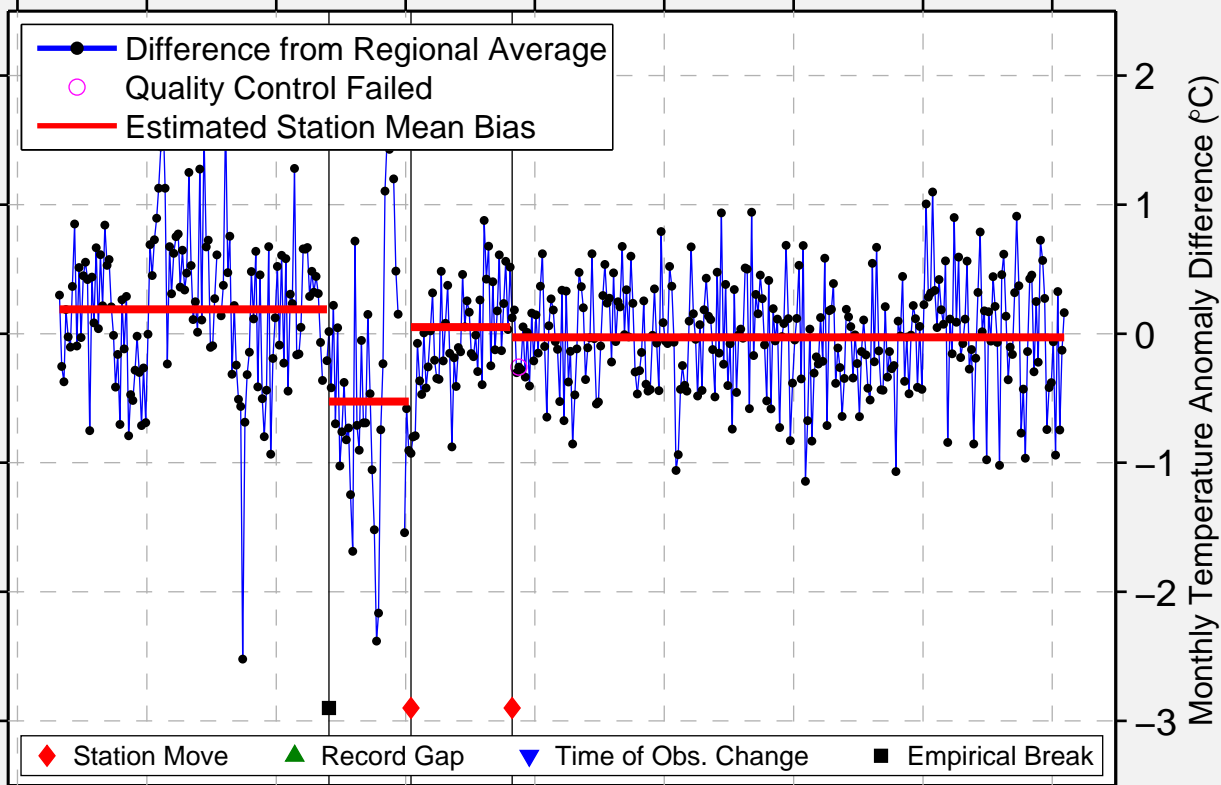

SAYRE

Difference of Station Temperature Data from Regional Average

1935 1940 1945 1950 1955 1960 1965 1970 1975