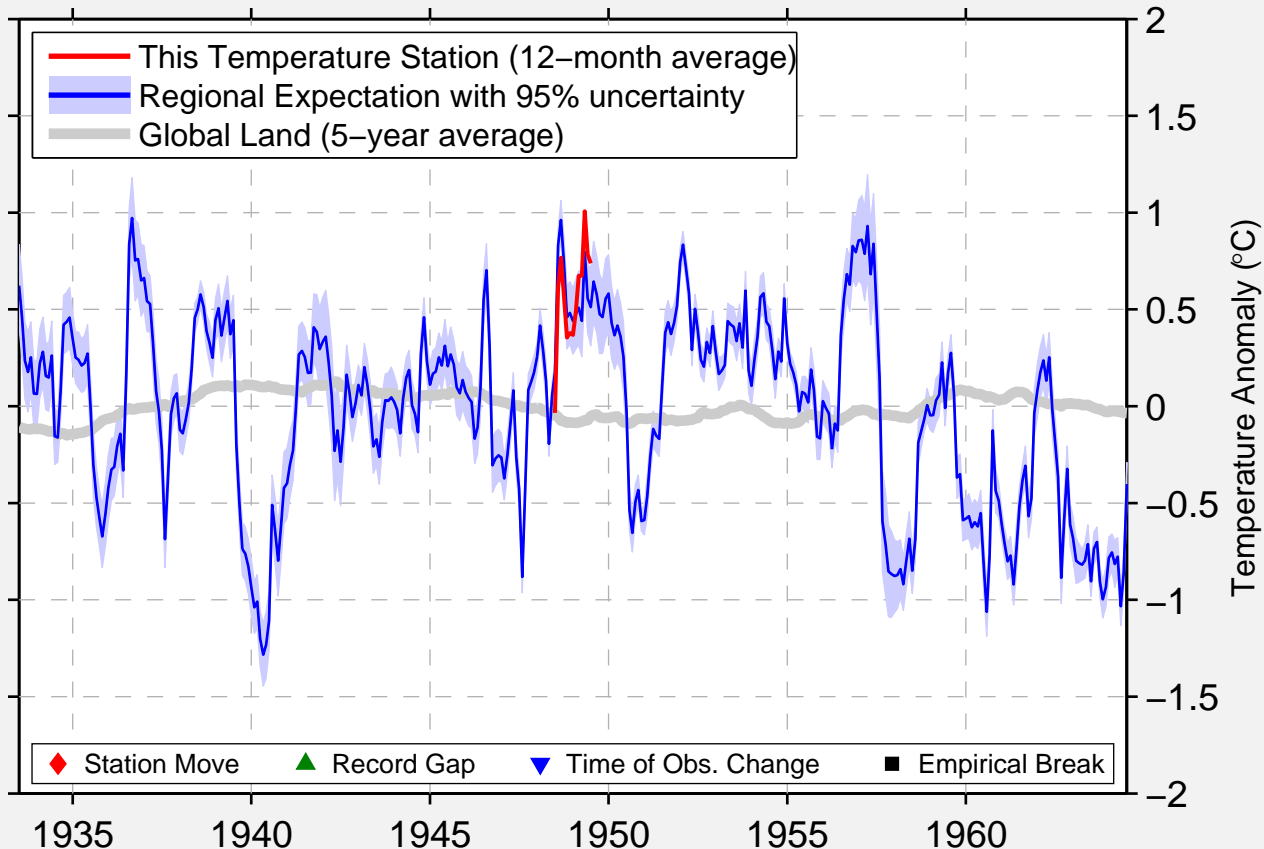

DAVIDSON RIVER FISH HATCHERY

35.283 N, 82.833 W (United States)

Data Quality Controlled and Aligned at Breakpoints

Berkeley Earth