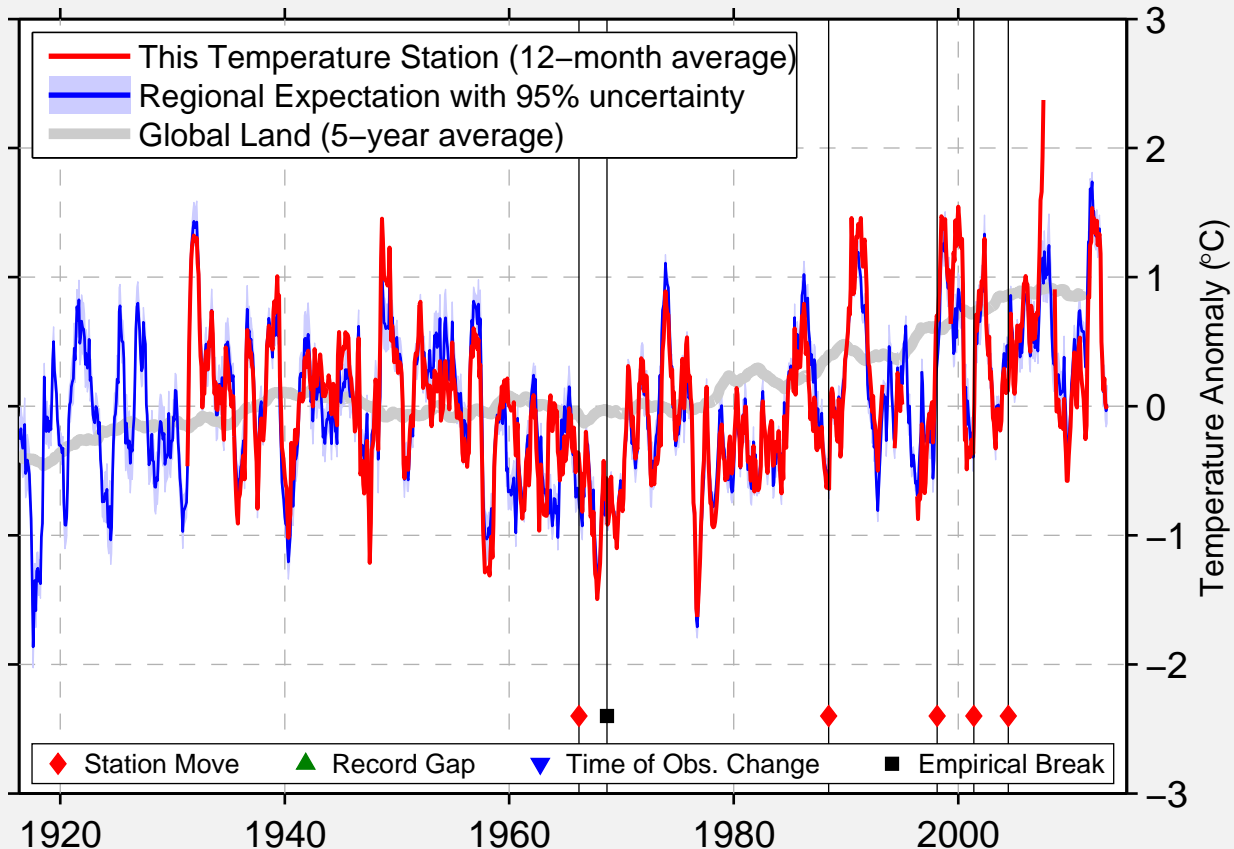

GASTONIA

35.267 N, 81.134 W (United States)

Data Quality Controlled and Aligned at Breakpoints

Berkeley Earth