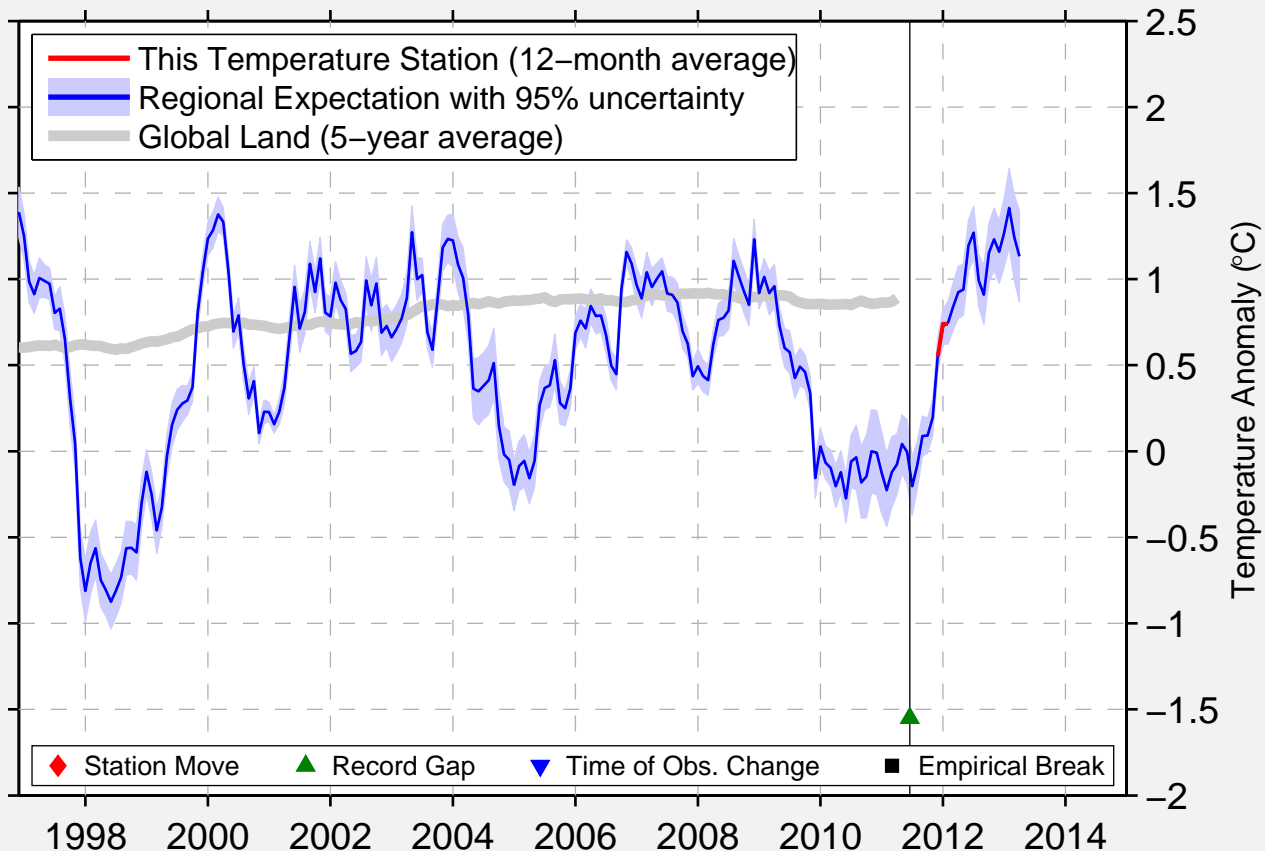

RED PASS LAKE / NTC

35.266 N, 116.367 W (United States)

Data Quality Controlled and Aligned at Breakpoints

Berkeley Earth