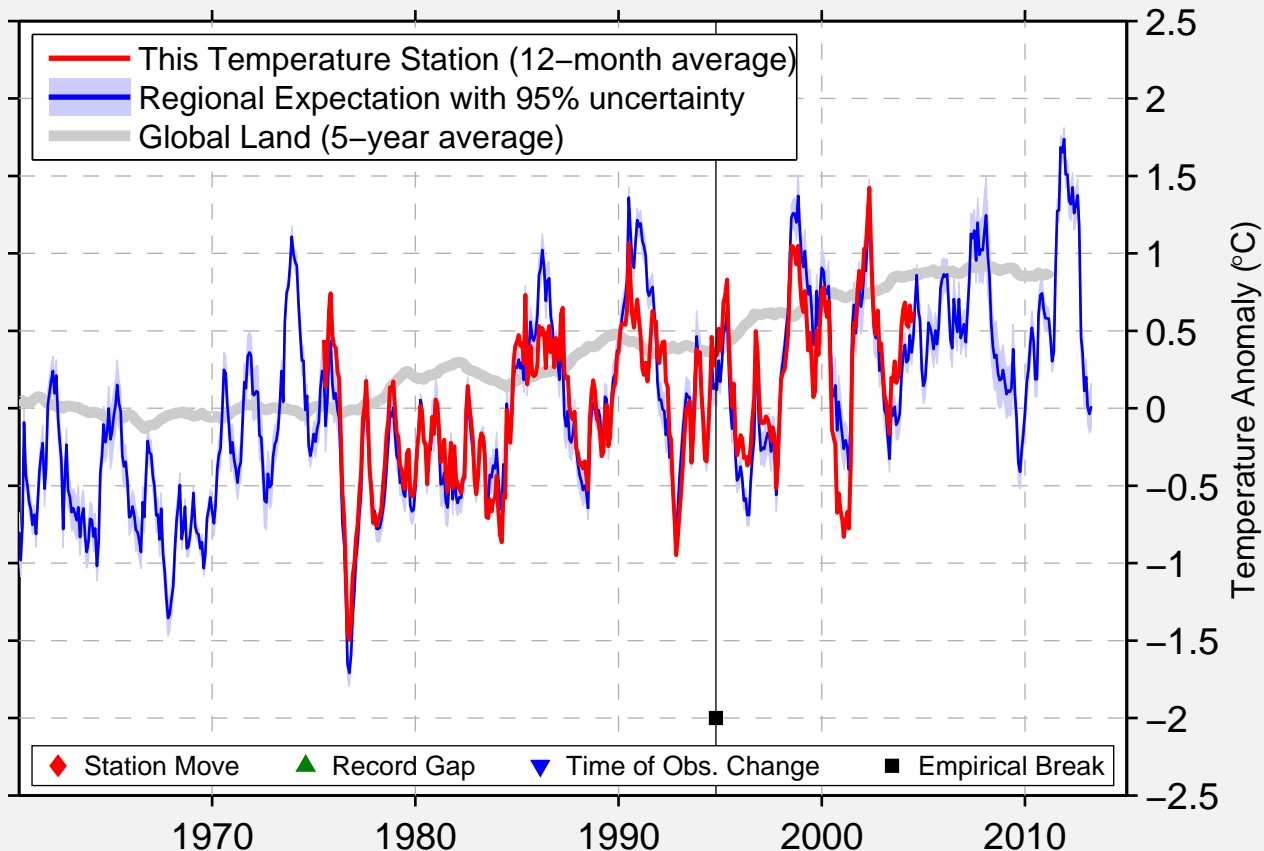

# FOREST CITY 6 SW

35.265 N, 81.931 W (United States)

Data Quality Controlled and Aligned at Breakpoints

Berkeley Earth