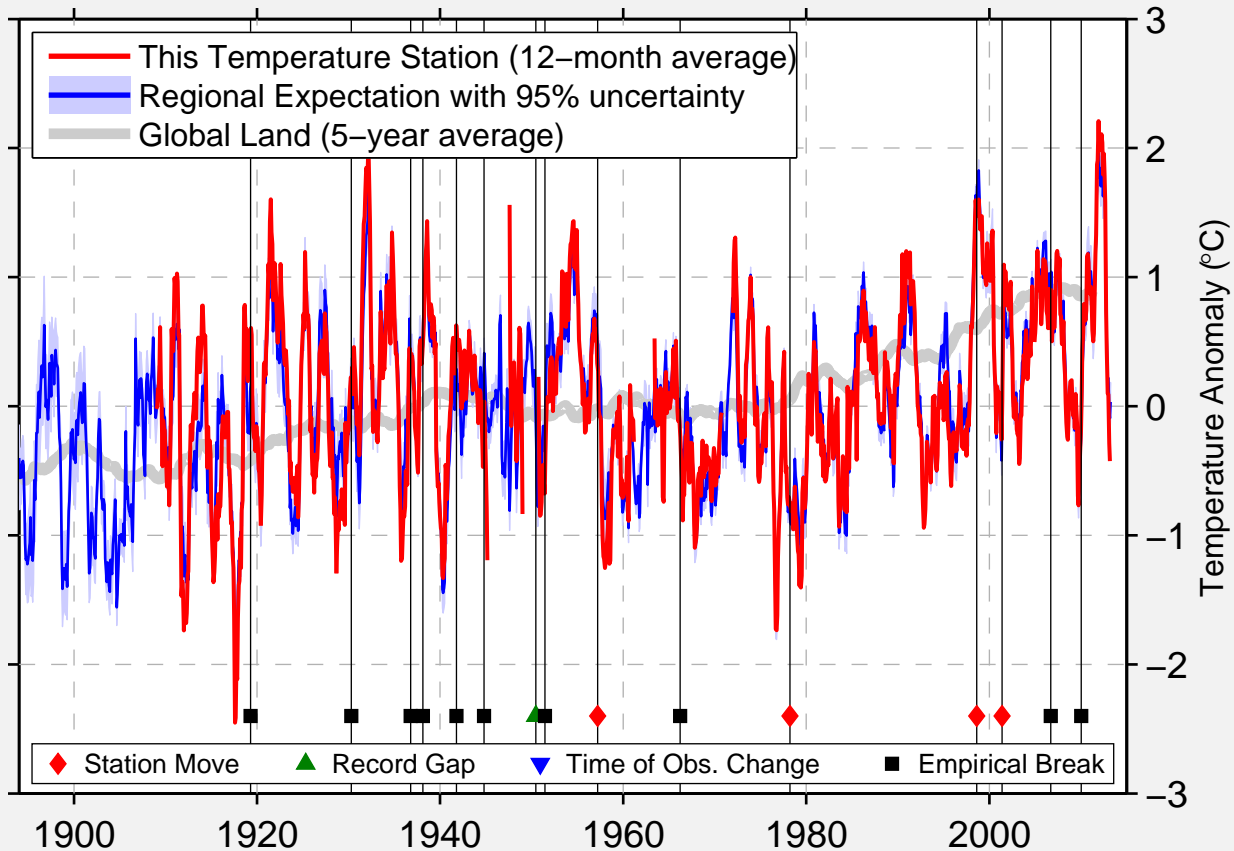

WYNNE

35.255 N, 90.796 W (United States)

Data Quality Controlled and Aligned at Breakpoints

Berkeley Earth