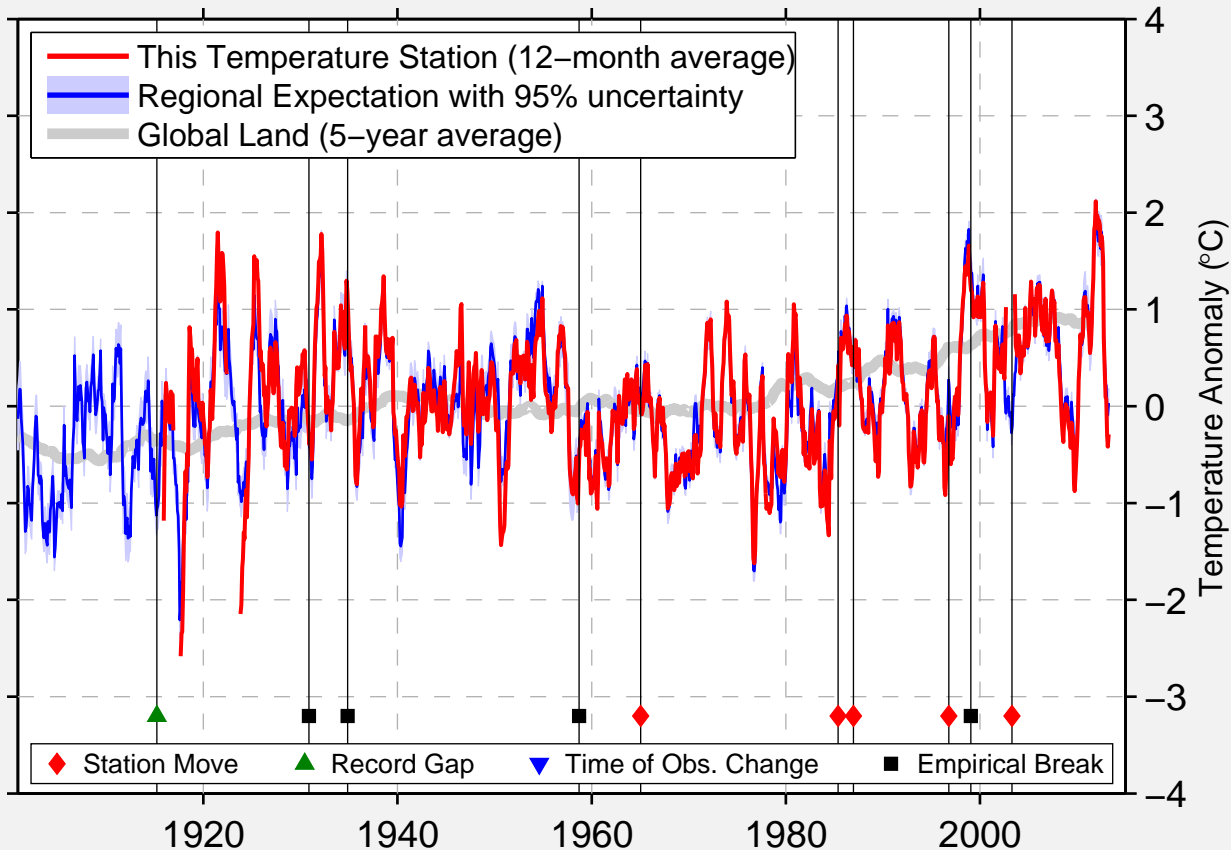

SEARCHY

35.247 N, 91.779 W (United States)

Data Quality Controlled and Aligned at Breakpoints

Berkeley Earth