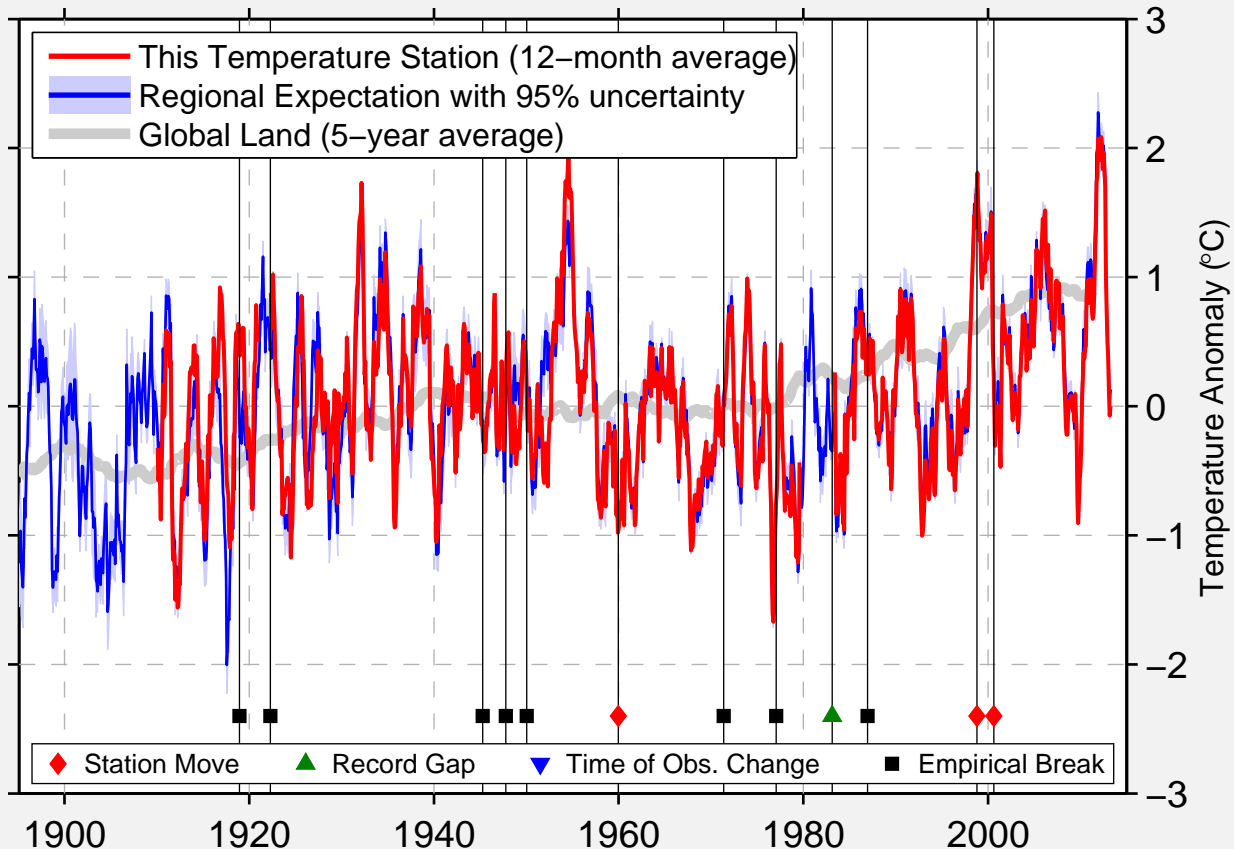

DARDANELLE

35.234 N, 93.168 W (United States)

Data Quality Controlled and Aligned at Breakpoints

Berkeley Earth